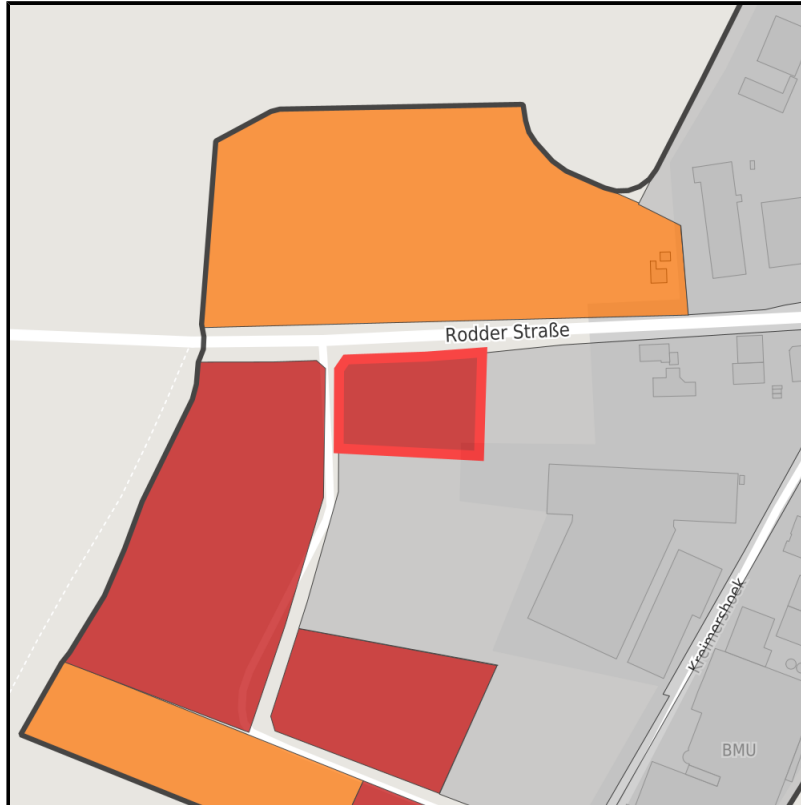

## Kreimershoek

Ort: Hörstel

Regional overview

Municipal overview

Detail view

### Parcel

Area size	5,234 m <sup>2</sup>
Availability	Immediately available area
Area designation	Commercial zone
Divisible	No
24h operation	No