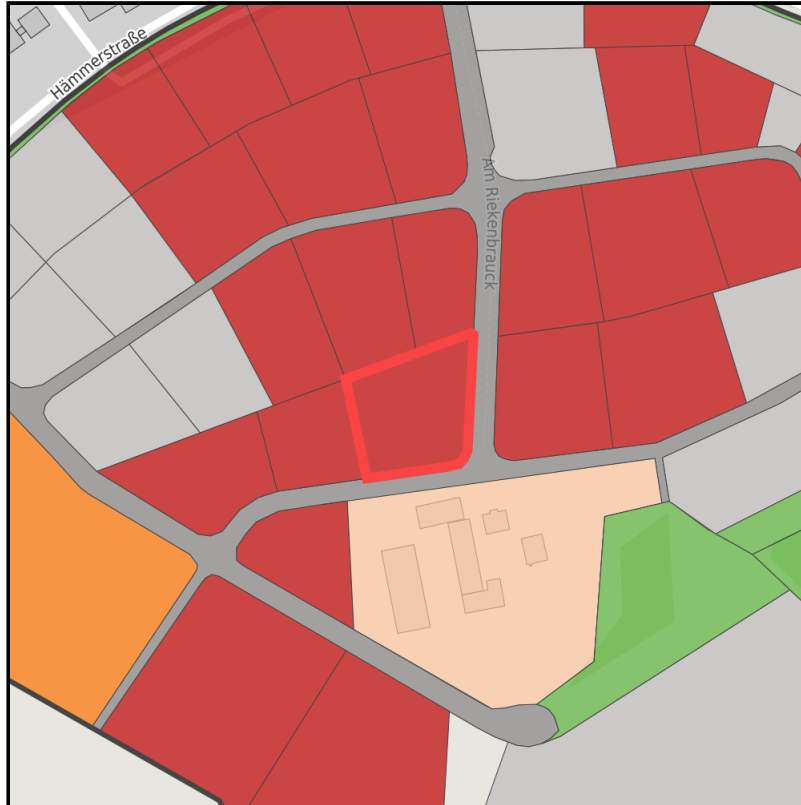

EXPOSÉ

Gewerbegebiet Hämmer II

Ort: Menden (Sauerland)

Regional overview

Municipal overview

Detail view

Parcel

Area size	5,134 m ²
Availability	Immediately available area
Divisible	No
24h operation	No

Details on commercial zone

Industrial tax multiplier	460.00 %
Price	75.00 € / m ²
Area type	GE / GI

Links

<https://gws.blis-online.eu>

Gewerbegebiet Hämmer II

Ort: Menden (Sauerland)

www.germansite.de

Transport infrastructure