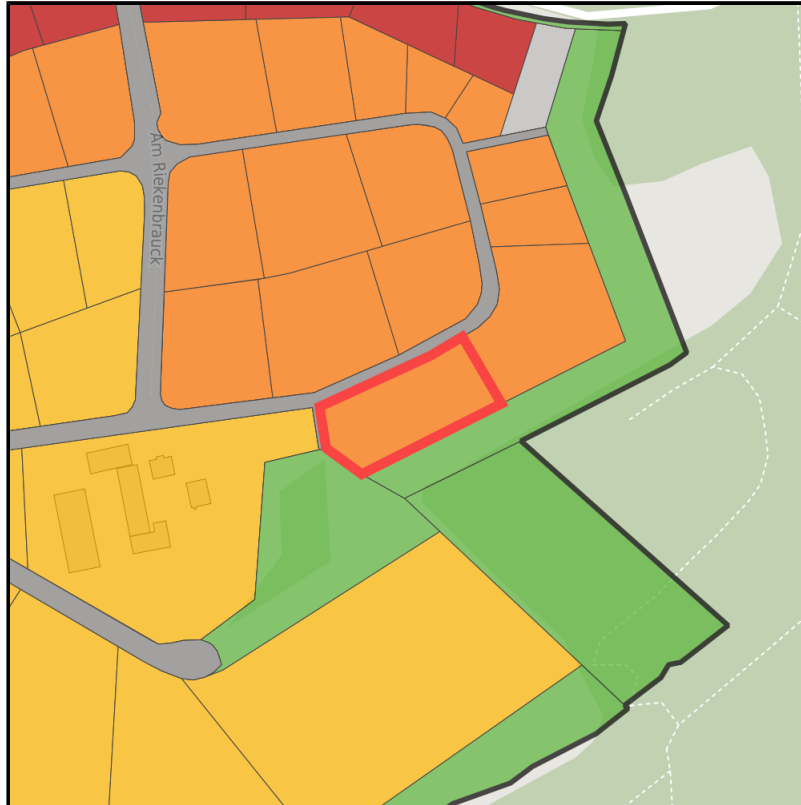

EXPOSÉ

Gewerbegebiet Hämmer II

Ort: Menden (Sauerland)

Regional overview

Municipal overview

Detail view

Parcel

Area size	5,792 m ²
Availability	Available area within short term (< 2 years)
Divisible	No
24h operation	No

Details on commercial zone

Industrial tax multiplier	460.00 %
Price	75.00 € / m ²
Area type	GE / GI

Links

<https://gws.blis-online.eu>

EXPOSÉ

Gewerbegebiet Hämmer II

Ort: Menden (Sauerland)

Transport infrastructure