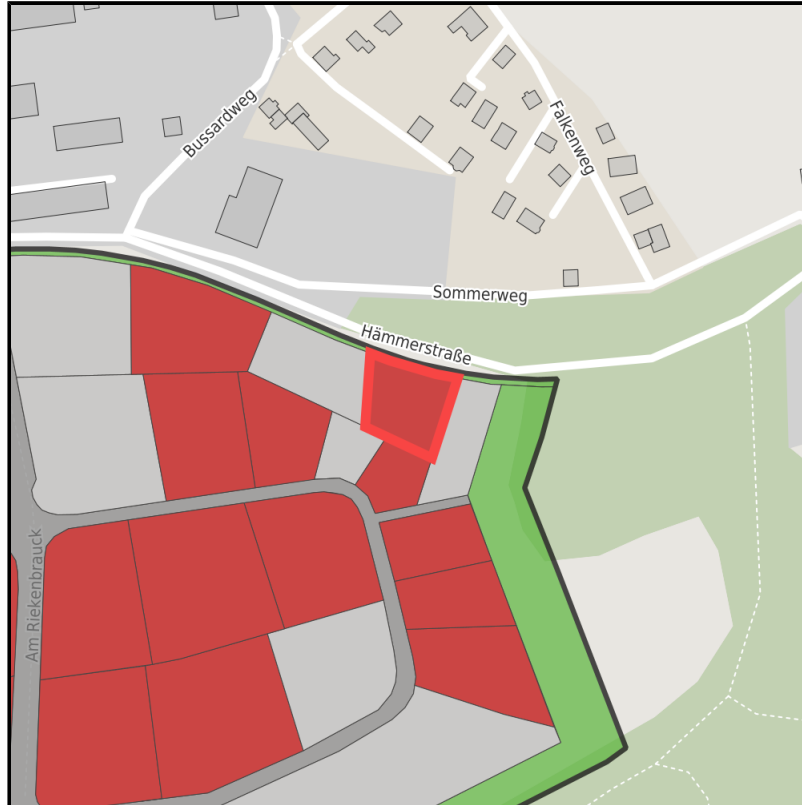

## Gewerbegebiet Hämmer II

Ort: Menden (Sauerland)

Regional overview

Municipal overview

Detail view

### Parcel

Area size	2,115 m <sup>2</sup>
Price	75.00 €/m <sup>2</sup>
Availability	Immediately available area
Area designation	Commercial zone
Divisible	No
24h operation	No

20200726\_160844.jpg

20200726\_155912.jpg