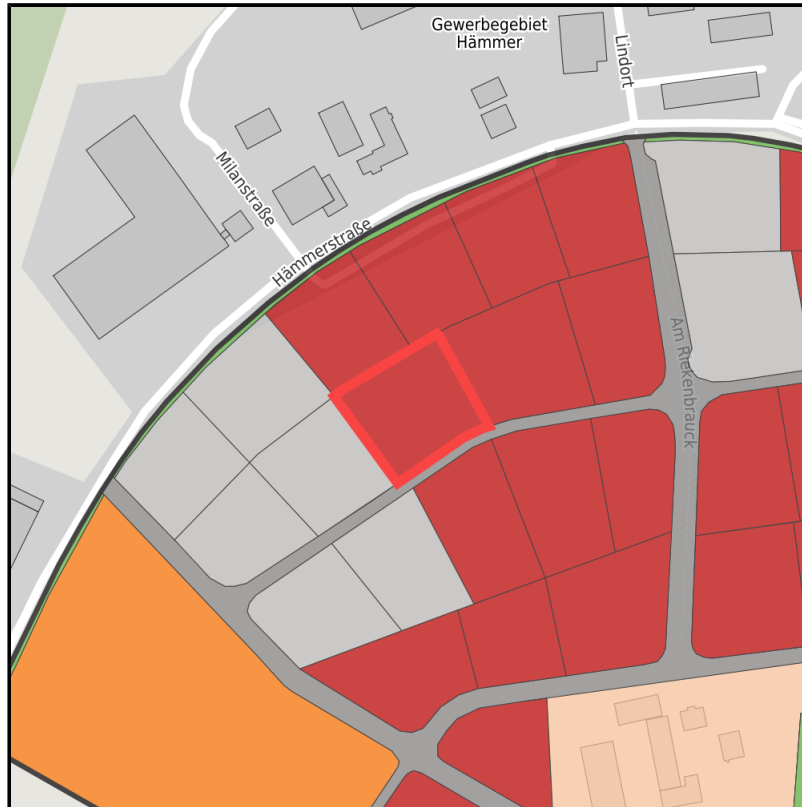

EXPOSÉ

Gewerbegebiet Hämmer II

Ort: Menden (Sauerland)

Regional overview

Municipal overview

Detail view

Parcel

Area size	4,690 m ²
Availability	Immediately available area
Divisible	No
24h operation	No

Details on commercial zone

Industrial tax multiplier	460.00 %
Price	75.00 € / m ²
Area type	GE / GI

Links

<https://gws.blis-online.eu>

Gewerbegebiet Hämmer II

Ort: Menden (Sauerland)

www.germansite.de

Transport infrastructure