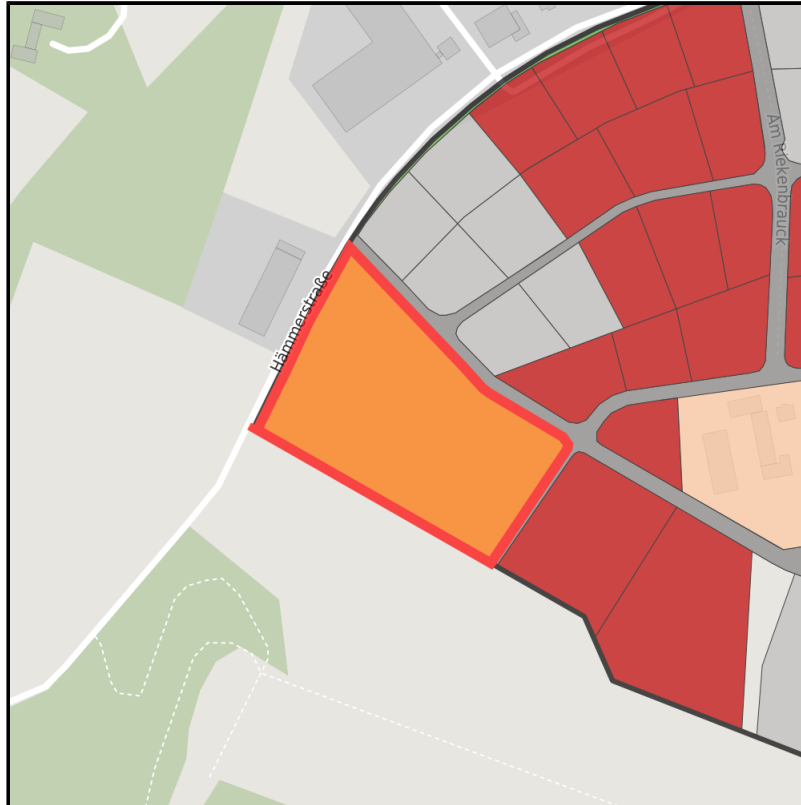

EXPOSÉ

Gewerbegebiet Hämmer II

Ort: Menden (Sauerland)

Regional overview

Municipal overview

Detail view

Parcel

Area size	33,163 m ²
Availability	Available area within short term (< 2 years)
Divisible	No
24h operation	No

Details on commercial zone

Industrial tax multiplier	460.00 %
Price	75.00 € / m ²
Area type	GE / GI

Links

<https://gws.blis-online.eu>

EXPOSÉ

Gewerbegebiet Hämmer II

Ort: Menden (Sauerland)

Transport infrastructure