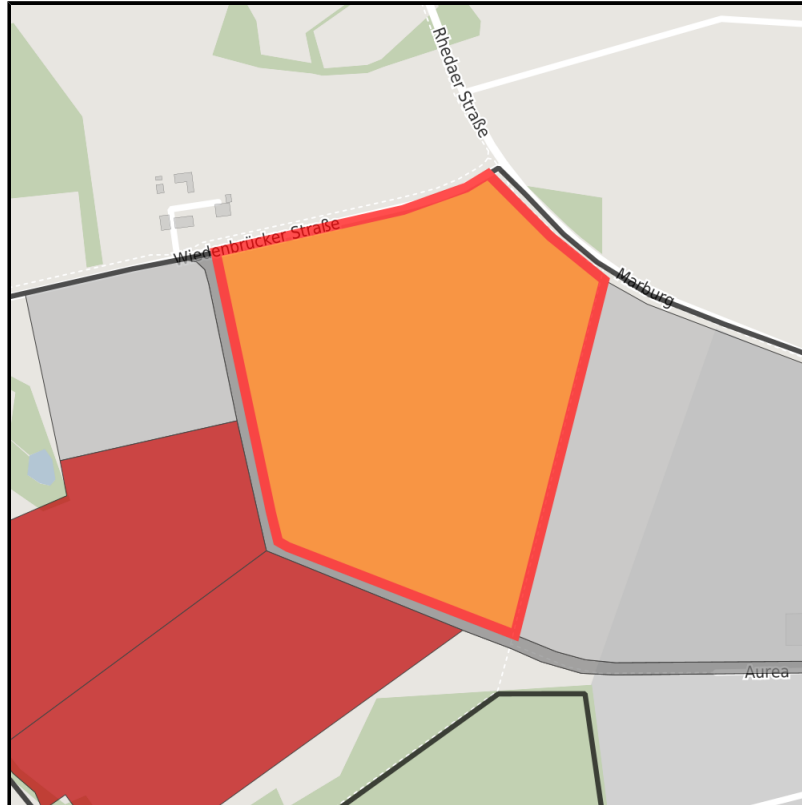

EXPOSÉ

AUREA DAS A2-WIRTSCHAFTSZENTRUM

Ort: Oelde

Regional overview

Municipal overview

Detail view

Parcel

Area size	172,430 m ²
Availability	Available area within short term (< 2 years)
Area designation	Commercial zone
Divisible	No
24h operation	No

Details on commercial zone

Area type GI / GE

Links

<https://muensterland.blis-online.eu>

EXPOSÉ

AUREA DAS A2-WIRTSCHAFTSZENTRUM

Ort: Oelde

Transport infrastructure

Freeway	A2	0.5 km
Freeway	A33	33 km
Airport	Paderborn-Lippstadt	47 km
Airport	Münster-Osnabrück	59 km
Port	Hamm	40 km
Rail freight	Gütersloh	22 km

EXPOSÉ

AUREA DAS A2-WIRTSCHAFTSZENTRUM

Ort: Oelde

Contact person