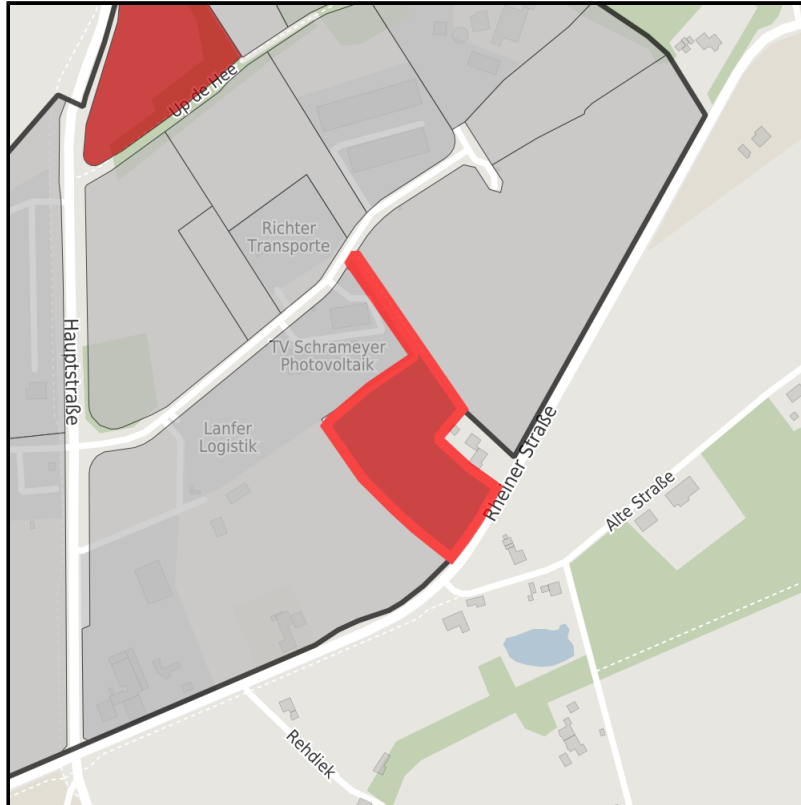

## Industriegebiet Uffeln-Ost

Ort: Ibbenbüren

Regional overview

Municipal overview

Detail view

### Parcel

Area size	12,696 m <sup>2</sup>
Availability	Immediately available area
Area designation	Commercial zone , Industrial area
Divisible	No
24h operation	No

## Details on commercial zone

Industrial park Uffeln-East

Partially purchase properties, partially leasehold properties. Proximity to chemical plants and Mittellandkanal. 110 KV conversion station, park-like location in the countryside, fully developed.