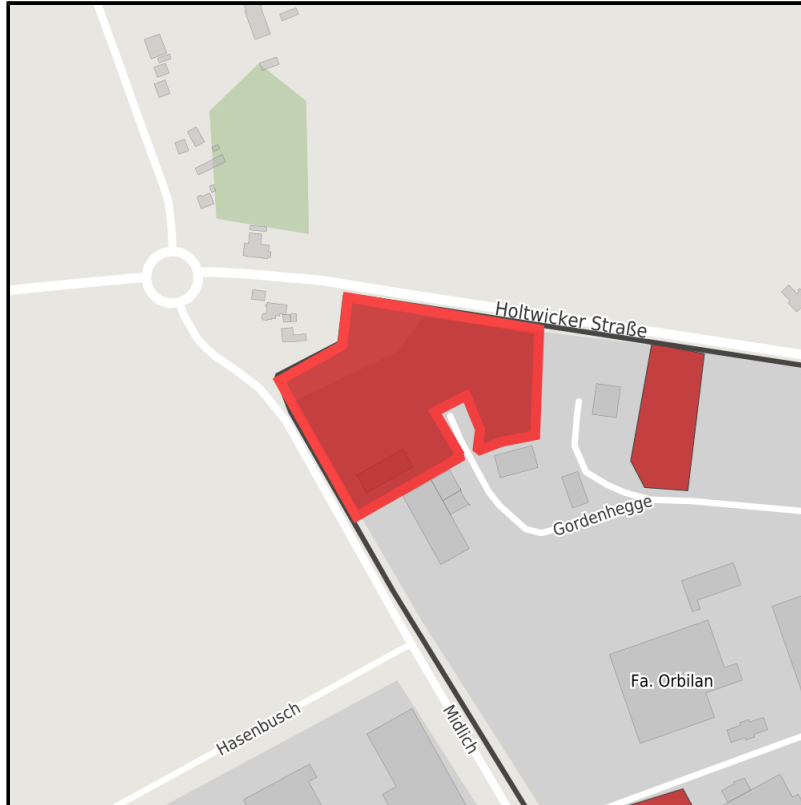

EXPOSÉ

Gewerbegebiet Eichenkamp Osterwick

Ort: Rosendahl

www.germansite.de

Regional overview

Municipal overview

Detail view

Parcel

Area size	19,805 m ²
Availability	Immediately available area
Area designation	Industrial area
Divisible	No
24h operation	No

Gewerbegebiet Eichenkamp Osterwick**Ort: Rosendahl**www.germansite.de**Details on commercial zone**

Business park Eichenkamp Osterwick

Industry focus: Chemical industry, transport industry, ready-mixed concrete, window construction.

Area type GI

Note on traffic: General cargo station Coesfeld (10 km)

Note on area: Size of industrial zone: 25.5 ha (of which 4.2 ha still available)