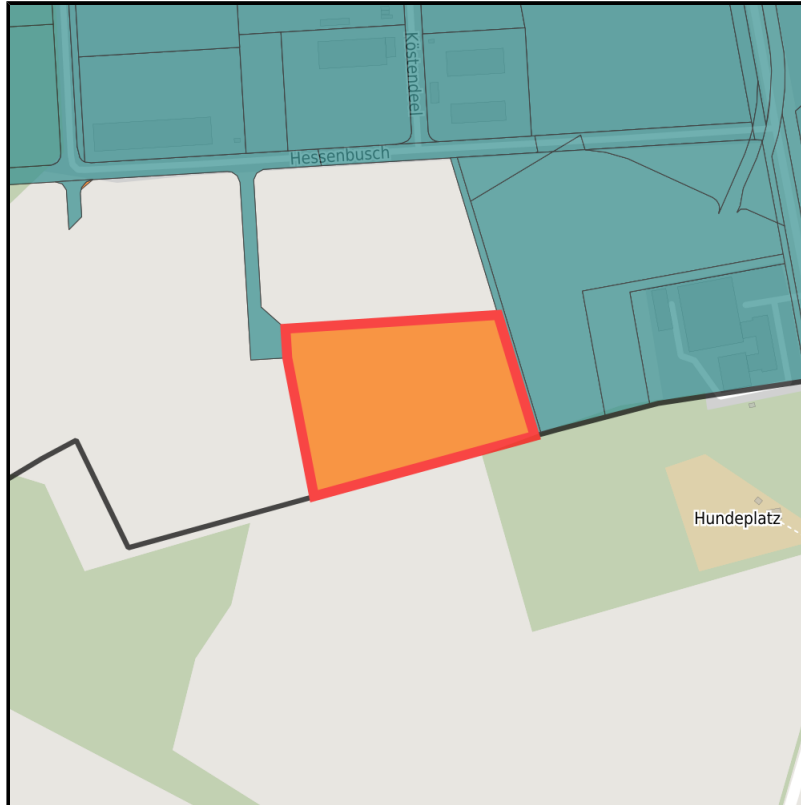

EXPOSÉ

Hessenweg

Ort: Münster

Regional overview

Municipal overview

Detail view

Parcel

Area size	18,000 m ²
Availability	Available area within short term (< 2 years)
Area designation	Industrial area
Divisible	Yes
24h operation	Yes

Details on commercial zone

North-Hessenweg

Due to its particular proximity to the airport and the freeway, it is ideal for companies with a supra-regional orientation.

Area
type GI

Note on area: Size of industrial zone: 70 ha (of which 16 ha still available)