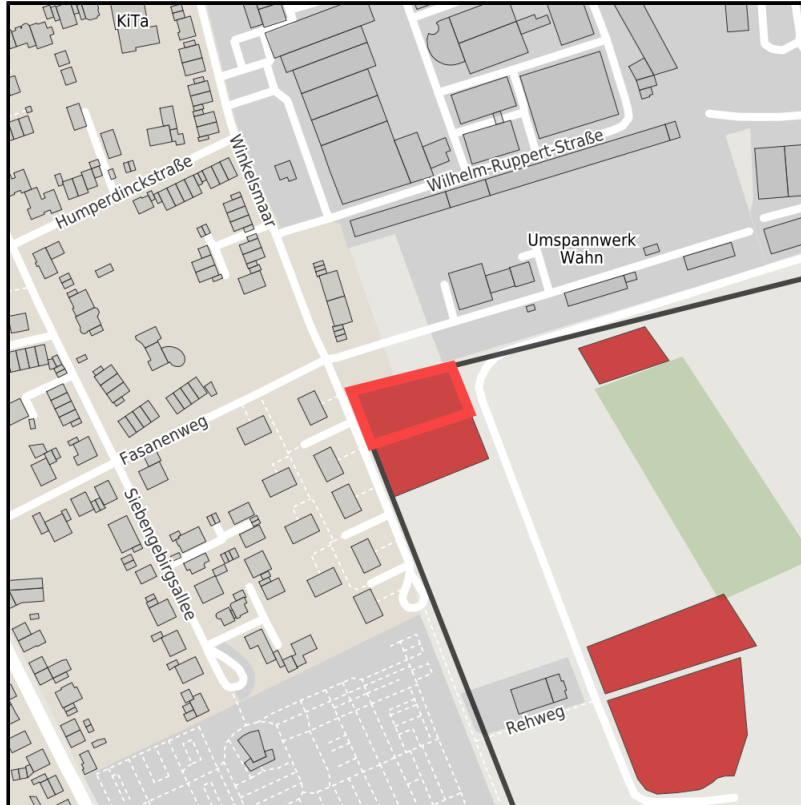

EXPOSÉ

Gewerbegebiet in Wahn-Süd (Köln-Porz)

Ort: Köln

www.germansite.de

Regional overview

Municipal overview

Detail view

Parcel

Area size	2,000 m ²
Price	165.00 €/m ²
Availability	Immediately available area
Divisible	No
24h operation	No
Description	Space ready for construction

Details on commercial zone

Industrial tax multiplier	475.00 %
Information on purchase price	Set price
Area type	GE
Specifics	Largest available area: 0.5 hectares Smallest available area: 0.1 hectares