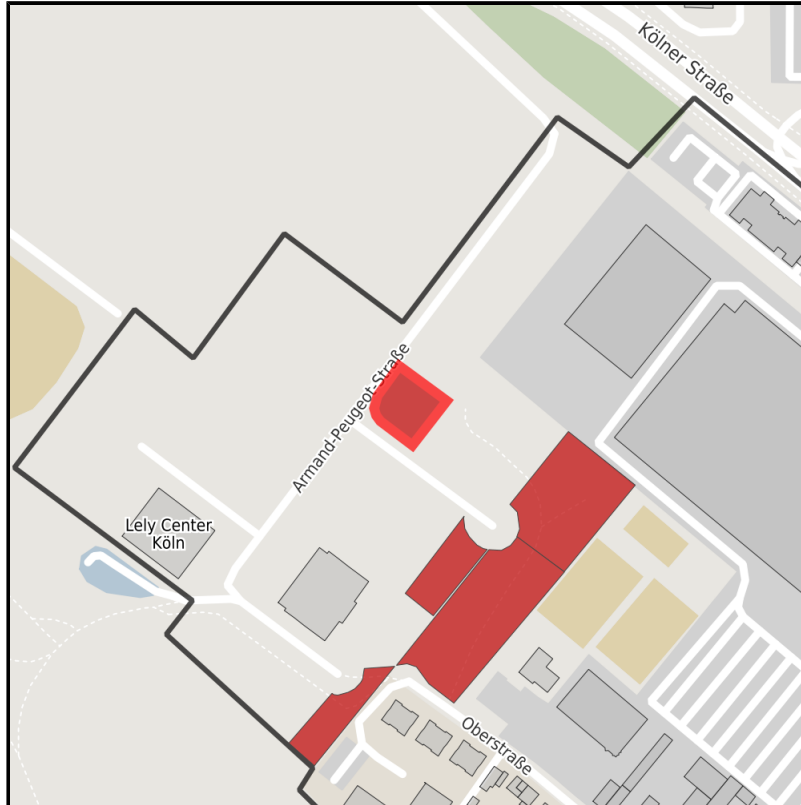

EXPOSÉ

Gewerbegebiet Brasseur in Westhoven (Köln-Porz)

Ort: Köln

www.germansite.de

Regional overview

Municipal overview

Detail view

Parcel

Area size	1,000 m ²
Price	170.00 €/m ²
Availability	Immediately available area
Divisible	No
24h operation	No
Description	Space ready for construction

EXPOSÉ

Gewerbegebiet Brasseur in Westhoven (Köln-Porz)

Ort: Köln

www.germansite.de

Details on commercial zone

Industrial tax multiplier	475.00 %
Information on purchase price	Set price
Area type	GE
Specifics	Largest available space: 0.4 hectares
	Smallest available space: 0.1 hectares