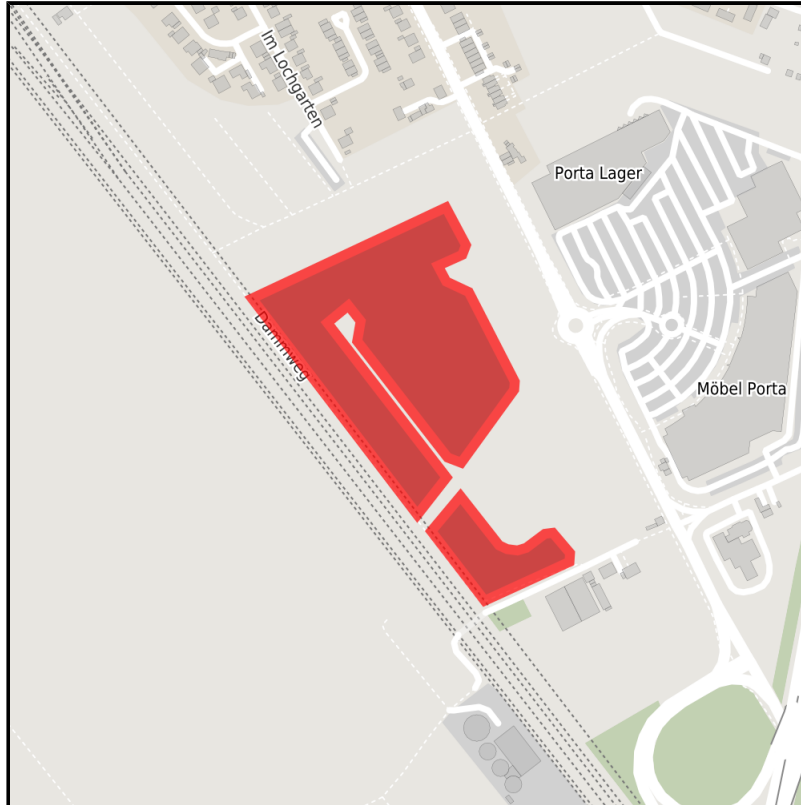

EXPOSÉ

Gewerbegebiet Am Linder Kreuz in Lind (Köln-Porz)

Ort: Köln

www.germansite.de

Regional overview

Municipal overview

Detail view

Parcel

Area size	47,000 m ²
Price	125.00 €/m ²
Availability	Immediately available area
Divisible	Yes
24h operation	No
Description	Spaces ready for construction Special site for small and medium-sized enterprises (SME) and companies of the Skilled Crafts Sector

Links

Imagefilm: [Es gibt genug Köln für alle](#)

EXPOSÉ

Gewerbegebiet Am Linder Kreuz in Lind (Köln-Porz)

Ort: Köln

www.germansite.de

Details on commercial zone

Industrial tax multiplier	475.00 %
Information on purchase price	Set price
Area type	GE
Specifics	Largest available area: 0.3 hectares
	Smallest available area: 0.1 hectares