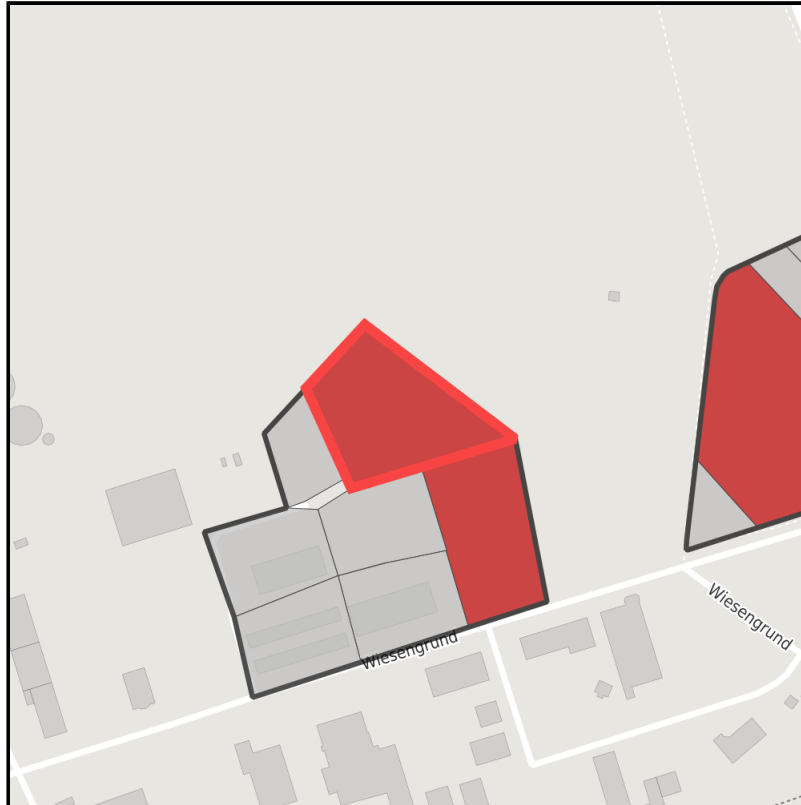

EXPOSÉ

Wiesengrund/ Haarstraße

Ort: Recke

Regional overview

Municipal overview

Detail view

Parcel

Area size	8,310 m ²
Availability	Immediately available area
Area designation	Commercial zone
Divisible	No
24h operation	No

Details on commercial zone

Industrial tax multiplier	422.00 %
Area type	GE

Links

<https://muensterland.blis-online.eu>

EXPOSÉ

Wiesengrund/ Haarstraße

Ort: Recke

Transport infrastructure

Freeway	A30	15 km
Airport	FMO	35 km

Information about Recke

Recke is a municipality in the district of Steinfurt, in North Rhine-Westphalia, Germany. Recke is situated approximately 20 km north-east of Rheine and 25 km north-west of Osnabrück.

Marktplatz_Recke

EXPOSÉ

Wiesengrund/ Haarstraße

Ort: Recke

Contact person

Wolfgang Reiners

Gemeinde Recke

Fachbereich I