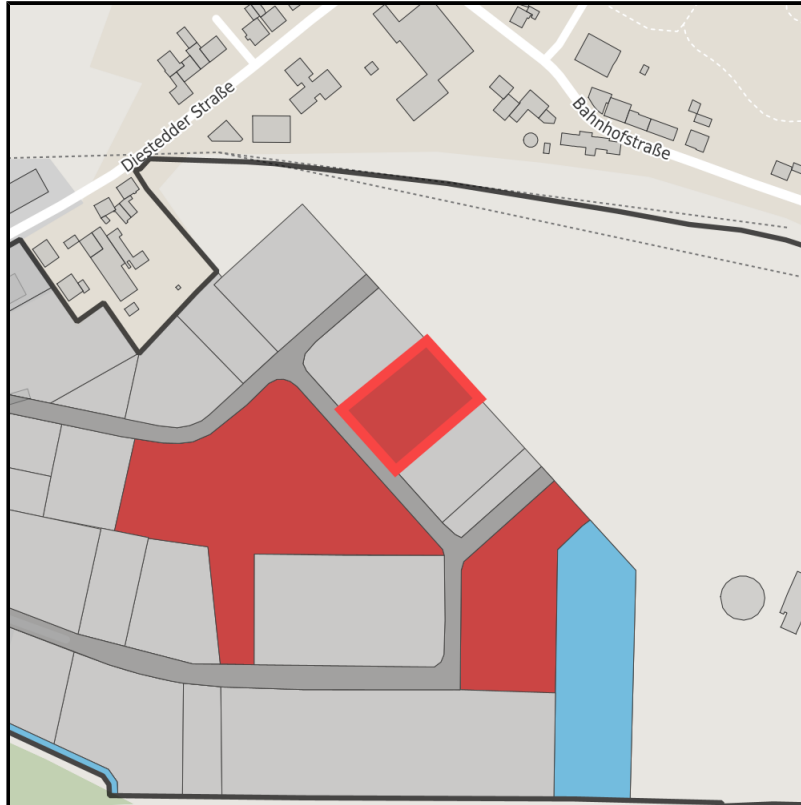

EXPOSÉ

Centraliapark

Ort: Wadersloh

Regional overview

Municipal overview

Detail view

Parcel

Area size	3,260 m ²
Price	39.50 €/m ²
Availability	Immediately available area
Area designation	Commercial zone
Divisible	Yes
24h operation	No

Details on commercial zone

Area type	GE / GI
-----------	---------

Links

<https://muensterland.blis-online.eu>

EXPOSÉ

Centraliapark

Ort: Wadersloh

Transport infrastructure

Freeway	A 2	13 km
Freeway	A 44	22 km
Airport	Paderborn/Lippstadt	38 km
Airport	Münster/Osnabrück	71 km
Port	Hamm	35 km
Rail freight	Hamm	35 km

EXPOSÉ

Centraliapark

Ort: Wadersloh

Contact person

Marie Schmerling