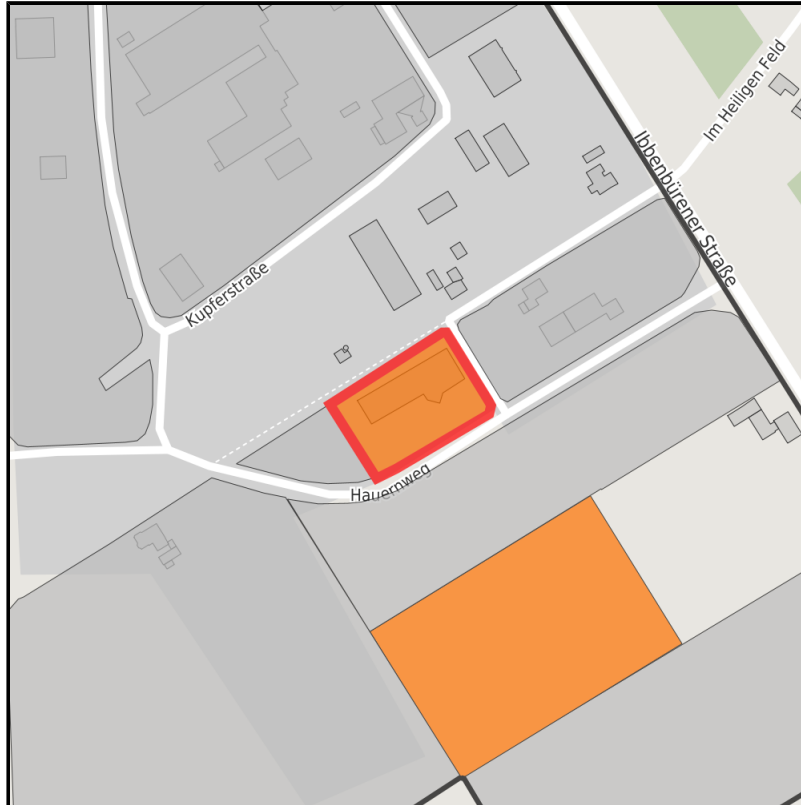

### Heiliges Feld

Ort: Hopsten

Regional overview

Municipal overview

Detail view

## Parcel

Area size	5,084 m <sup>2</sup>
Availability	Available area within short term (< 2 years)
Area designation	Commercial zone
Divisible	No
24h operation	No