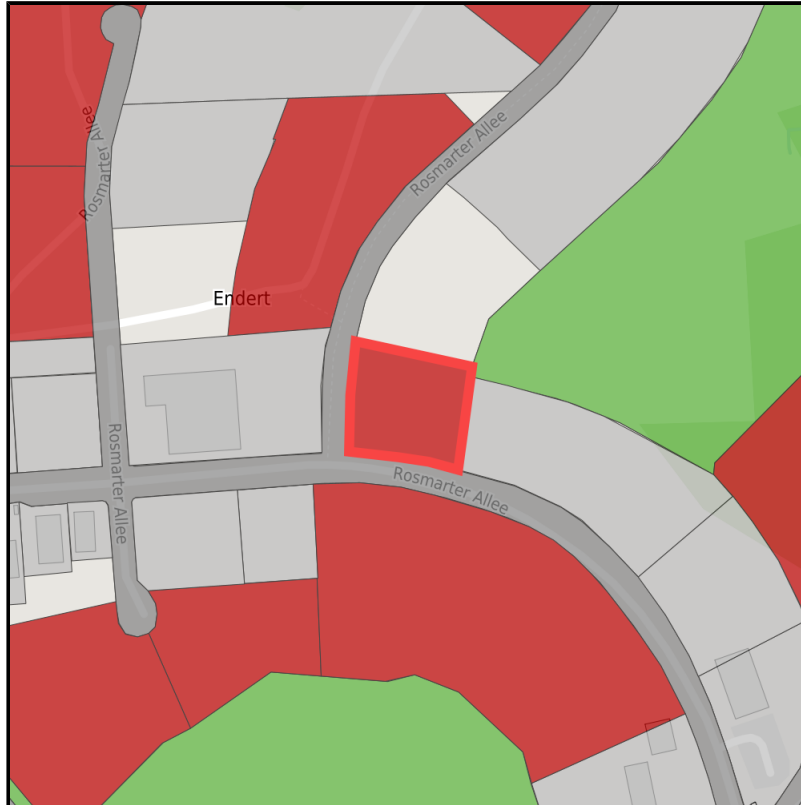

EXPOSÉ

Märkischer Gewerbepark Rosmart

Ort: Altena

www.germansite.de

Regional overview

Municipal overview

Detail view

Parcel

Area size	4,500 m ²
Availability	Immediately available area
Area designation	Commercial zone
Divisible	Yes
24h operation	No

EXPOSÉ

Märkischer Gewerbepark Rosmart

Ort: Altena

Details on commercial zone

Ideal location conditions for your company - Märkischer Gewerbepark Rosmart

The intermunicipal Märkische Gewerbepark Rosmart is located in the center of the Märkischer Kreis district in the city triangle of Altena, Lüdenscheid and Werdohl not far from the Lüdenscheid junction of the freeway A45. The business park offers space and potential for multi-layered settlement requirements in terms of property size and location quality. Current information on the availability of land is available at: www.gewerbepark-rosmart.de

Area type

GE / GI

Links

<https://gws.blis-online.eu>

Gewerbepark

Lageplan

Transport infrastructure

Freeway	Autobahn	2 km
Airport	Flughafen	40 km