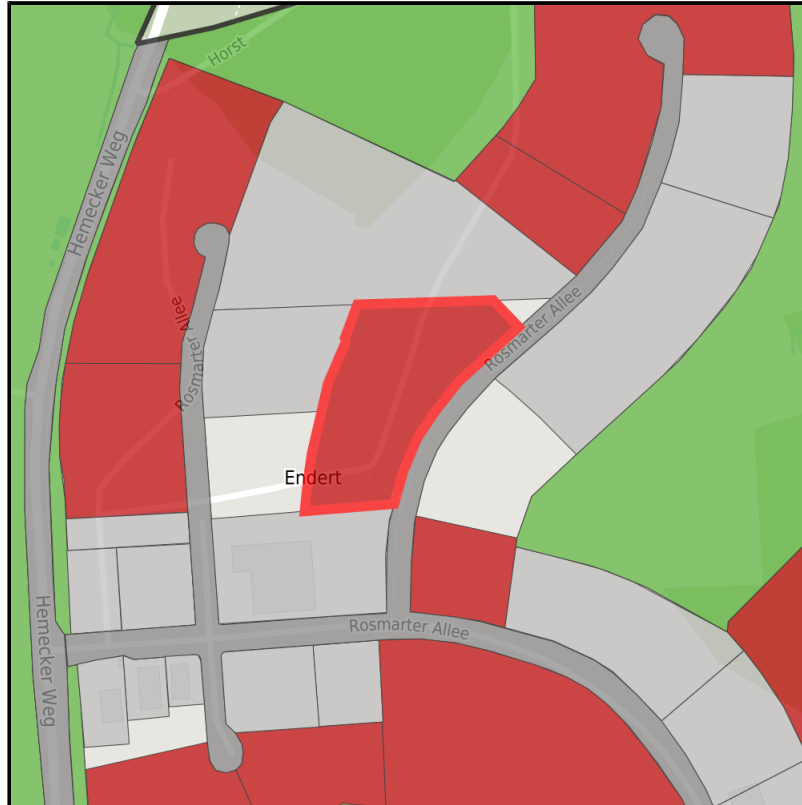

EXPOSÉ

Märkischer Gewerbepark Rosmart

Ort: Altena

Regional overview

Municipal overview

Detail view

Parcel

Area size	12,300 m ²
Availability	Immediately available area
Area designation	Commercial zone
Divisible	Yes
24h operation	No

EXPOSÉ

Märkischer Gewerbepark Rosmart

Ort: Altena

Details on commercial zone

Ideal location conditions for your company - Märkischer Gewerbepark Rosmart

The intermunicipal Märkische Gewerbepark Rosmart is located in the center of the Märkischer Kreis district in the city triangle of Altena, Lüdenscheid and Werdohl not far from the Lüdenscheid junction of the freeway A45. The business park offers space and potential for multi-layered settlement requirements in terms of property size and location quality. Current information on the availability of land is available at: www.gewerbepark-rosmart.de

Area type

GE / GI

Links

<https://gws.blis-online.eu>

Gewerbepark

Lageplan

Transport infrastructure

Freeway	Autobahn	2 km
Airport	Flughafen	40 km