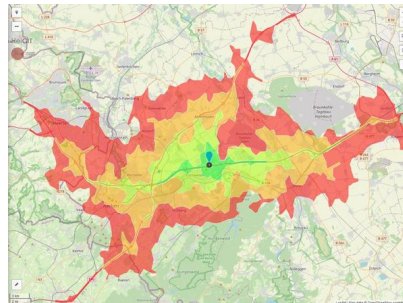

Industrie- und Gewerbepark Eschweiler (IGP/A4-Initiative)

Ort: Eschweiler

www.germansite.de

Regional overview

Municipal overview

Detail view

Parcel

Area size	4,190 m ²
Availability	Available area within medium term (2-5 years)
Area designation	Commercial zone
Divisible	No
24h operation	No

Details on commercial zone

IGP Eschweiler

EXPOSÉ

Industrie- und Gewerbepark Eschweiler (IGP/A4-Initiative)

Ort: Eschweiler

www.germansite.de

Thanks to naturally landscaped surroundings with a generous proportion of green spaces people here have a pleasant working atmosphere and the companies have a representative environment. The IGP has an unusual building development concept: three concentric semi-circles form a group around a center. The inner semi-circle is reserved for service companies, the restaurants/bar and hotel trade. The middle ring is intended for smaller and medium-sized commercial enterprises, and the outer ring for industrial companies.

Main companies	Fa. Eukalin, Fa. BYTEC Medizintechnik, Fa. Kraftverkehr Nagel, Mercedes Benz
Industrial tax multiplier	490.00 %
Price	75.00 € / m ²
Area type	GE / GI

Links

<https://www.gistra.de>

Erreichbarkeit in 20 Minuten: 759.000
Einwohner

This excellent location provides short distances to the economic areas the Netherlands and Belgium as well as closeness to first class research centres as the RWTH Aachen University, Aachen University of Applied Sciences and Jülich.