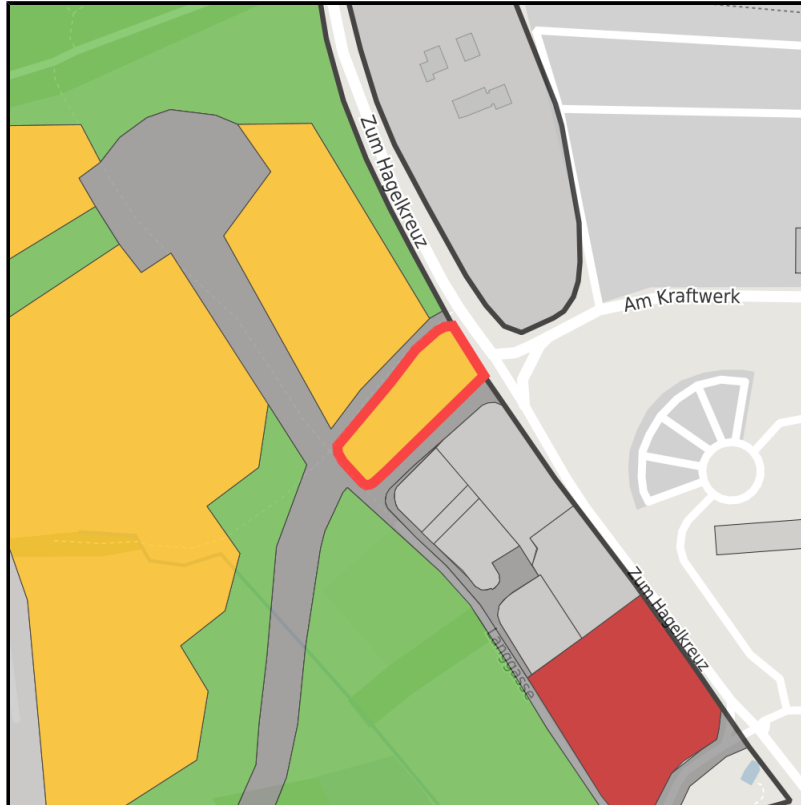

Industrie- und Gewerbepark Eschweiler (IGP/A4-Initiative)

Ort: Eschweiler

www.germansite.de

Regional overview

Municipal overview

Detail view

Parcel

Area size	4,190 m ²
Availability	Available area within medium term (2-5 years)
Area designation	Commercial zone
Divisible	No
24h operation	No

Details on commercial zone

IGP Eschweiler

EXPOSÉ

Industrie- und Gewerbepark Eschweiler (IGP/A4-Initiative)

Ort: Eschweiler

www.germansite.de

Thanks to naturally landscaped surroundings with a generous proportion of green spaces people here have a pleasant working atmosphere and the companies have a representative environment. The IGP has an unusual building development concept: three concentric semi-circles form a group around a center. The inner semi-circle is reserved for service companies, the restaurants/bar and hotel trade. The middle ring is intended for smaller and medium-sized commercial enterprises, and the outer ring for industrial companies.