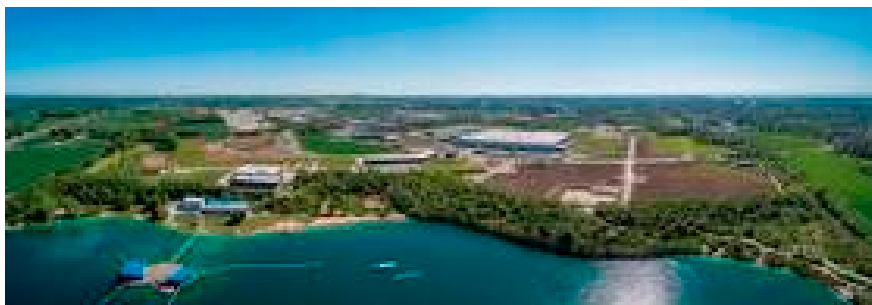

EXPOSÉ

Gewerbegebiet Obere Brede an der A2

Ort: Beckum

www.germansite.de

Regional overview

Municipal overview

Detail view

Parcel

Area size	2,600 m ²
Availability	Immediately available area
Divisible	No
24h operation	No

gb60_.jpg

Gewerbegebiet Obere Brede an der A2**Ort: Beckum**

www.germansite.de

Details on commercial zone

Business park Obere Brede at the A2

In the north, the Tuttenbrock Lake forms the basic framework for the development of a high-quality leisure area. It is a former quarry that has been recultivated and is used as a popular bathing lake. Commercial enterprises find a high-quality location with a very special environment here. A lunch break at the lake, the end of the day at the beach, in the fitness center or in the yoga studio - all this is possible in this area. Nearest university location: University of Applied Sciences 3 km, University of Münster 40 km.

Area type GE / GI

Specifics The site is located in the immediate vicinity of the A2 freeway Beckum exit.

Links<https://muensterland.blis-online.eu>**Transport infrastructure**

Freeway	A 2	1 km
Airport	Dortmund	30 km
Airport	Münster / Osnabrück	55 km
Port	Hamm	20 km
Rail freight	Hamm	15 km