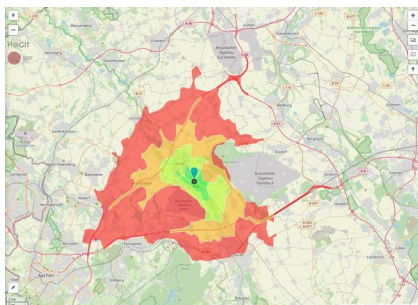

Gewerbe- und Industriegebiet Jülich-Süd (Waldstraße)

Ort: Jülich

www.germansite.de

Regional overview

Municipal overview

Detail view

Parcel

Area size	29,919 m ²
Availability	Available area within short term (< 2 years)
Divisible	Yes
24h operation	No

Gewerbe- und Industriegebiet Jülich-Süd (Waldstraße)**Ort: Jülich**www.germansite.de**Details on commercial zone**

The Jülich-Süd industrial park is in the immediate vicinity of the Forschungszentrum Jülich and has a direct rail connection. The northern section is available immediately. The site is partly in public ownership and partly private. A development plan is already available (industrial zone designation).

Erreichbarkeit in 20 Minuten: 183.000
Einwohner

Transport infrastructure

Freeway	A44	5 km
Freeway	A4	10 km
Airport	Köln-Bonn	55 km
Port	Köln	50 km
Rail freight	Düren	10 km

EXPOSÉ

Gewerbe- und Industriegebiet Jülich-Süd (Waldstraße)