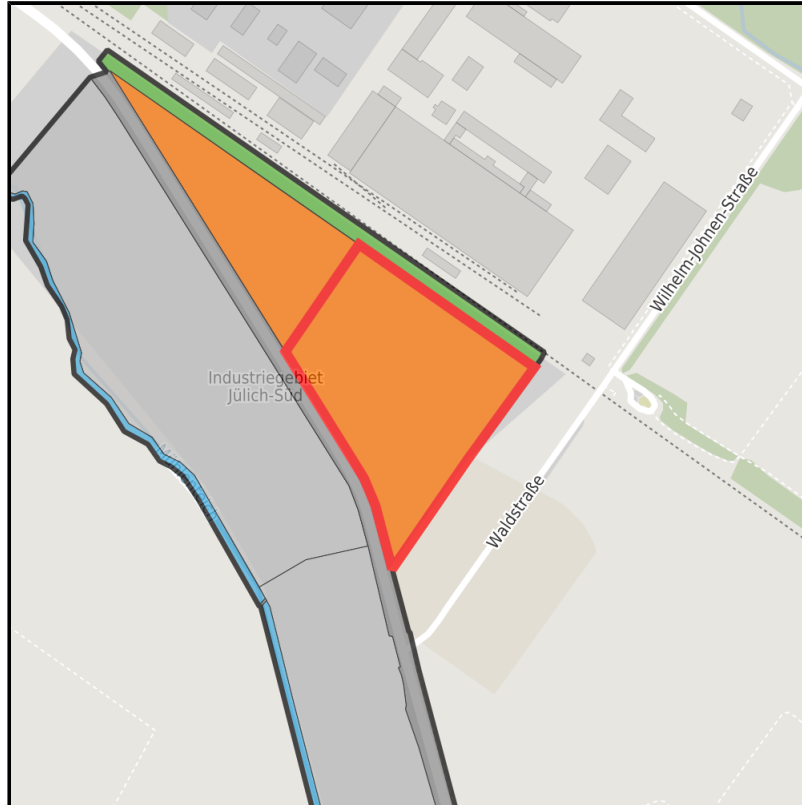

Gewerbe- und Industriegebiet Jülich-Süd (Waldstraße)

Ort: Jülich

www.germansite.de

Regional overview

Municipal overview

Detail view

Parcel

Area size	29,919 m ²
Availability	Available area within short term (< 2 years)
Divisible	Yes
24h operation	No

Gewerbe- und Industriegebiet Jülich-Süd (Waldstraße)**Ort: Jülich**www.germansite.de**Details on commercial zone**

The Jülich-Süd industrial park is in the immediate vicinity of the Forschungszentrum Jülich and has a direct rail connection. The northern section is available immediately. The site is partly in public ownership and partly private. A development plan is already available (industrial zone designation).