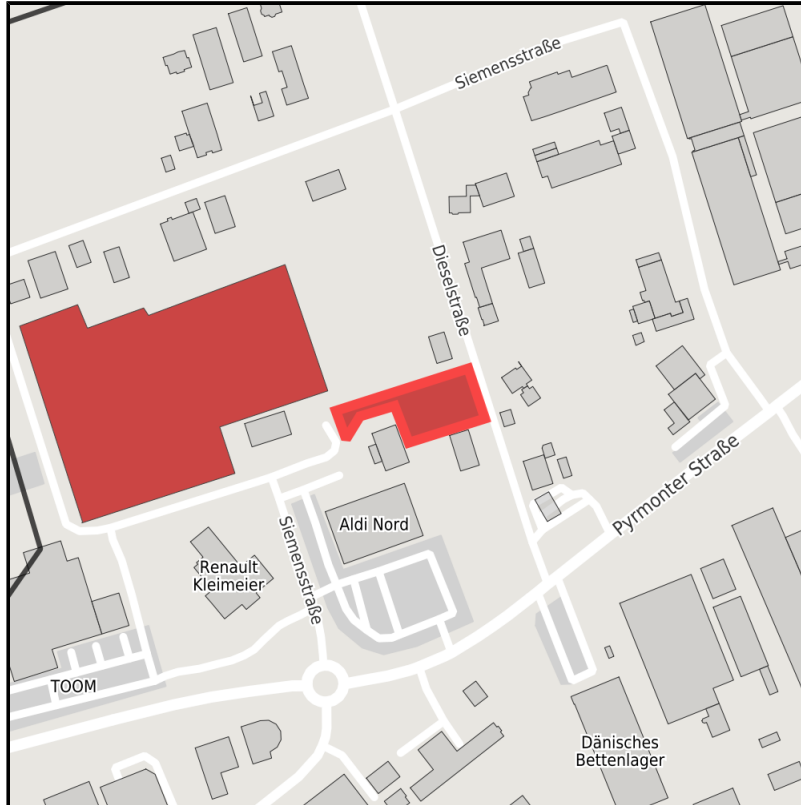

Gewerbegebiet Pyrmonter Straße

Ort: Lügde

www.germansite.de

Regional overview

Municipal overview

Detail view

Parcel

Area size	2,000 m ²
Availability	Immediately available area
Divisible	No
24h operation	No

Details on commercial zone

Area type GE

EXPOSÉ

Gewerbegebiet Pyrmonter Straße

Ort: Lügde

Transport infrastructure

Freeway	A2	45 km
Freeway	A33	53 km
Airport	Paderborn	70 km
Airport	Hannover	80 km
Port	Minden	65 km
Rail freight	Bielefeld	65 km
Rail freight	Gütersloh	75 km