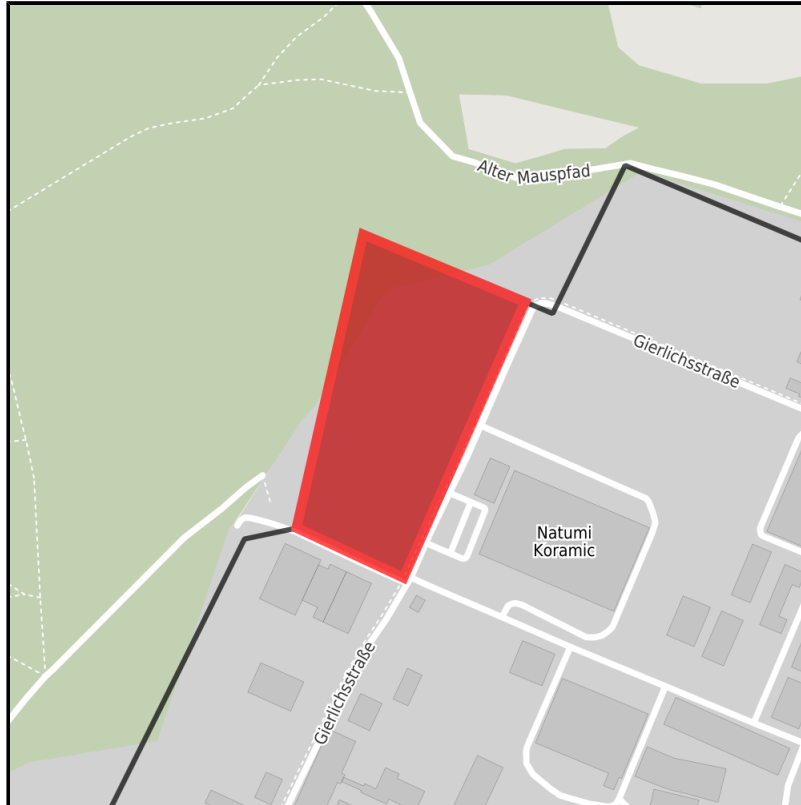

EXPOSÉ

IndustrieStadtspark Troisdorf

Ort: Troisdorf

Regional overview

Municipal overview

Detail view

Parcel

Area size	35,817 m ²
Availability	Immediately available area
Divisible	Yes
24h operation	Yes

Details on commercial zone

Zoning classification: industrial park / business park Individual hall size can be rented

Information on purchase price	Exempt from development charge
Area type	GE / GI

EXPOSÉ

IndustrieStadtpark Troisdorf

Ort: Troisdorf

Transport infrastructure

Freeway	A 59 Anschlussstelle Troisdorf	2 km
Airport	Köln Bonn Airport	10 km
Port	Köln-Niehl	30 km

Contact person

Wolf-Dieter Grönwoldt

Troisdorfer Wirtschaftsförderungs- und Stadtmarketing GmbH