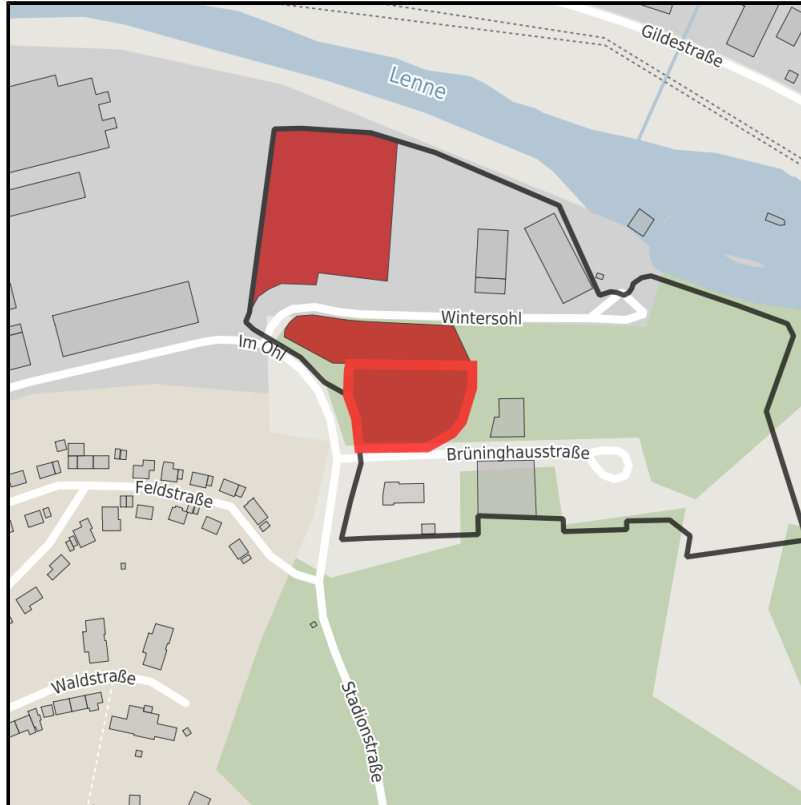

EXPOSÉ

Gewerbe- Industriegebiet Wintersohl

Ort: Werdohl

www.germansite.de

Regional overview

Municipal overview

Detail view

Parcel

Area size	3,300 m ²
Availability	Immediately available area
Area designation	Commercial zone
Divisible	No
24h operation	No

Details on commercial zone

Area type	GI / GE
-----------	---------

Links

<https://gws.blis-online.eu>