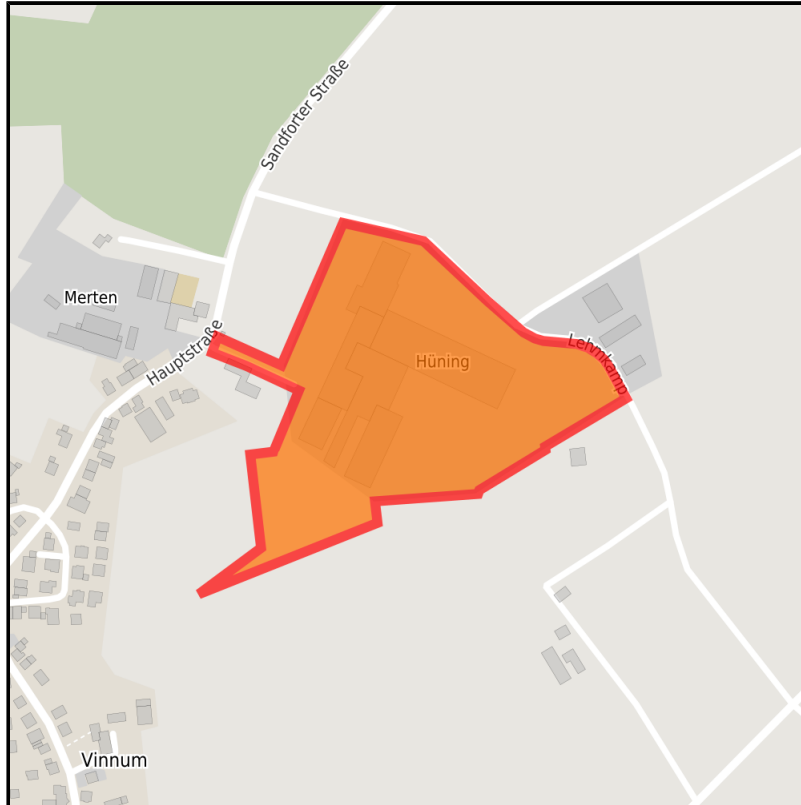

## Ehemaliges Ziegelwerk Vinum

Ort: Olfen

Regional overview

Municipal overview

Detail view

### Parcel

Area size	90,000 m <sup>2</sup>
Availability	Available area within short term (< 2 years)
Divisible	No
24h operation	No