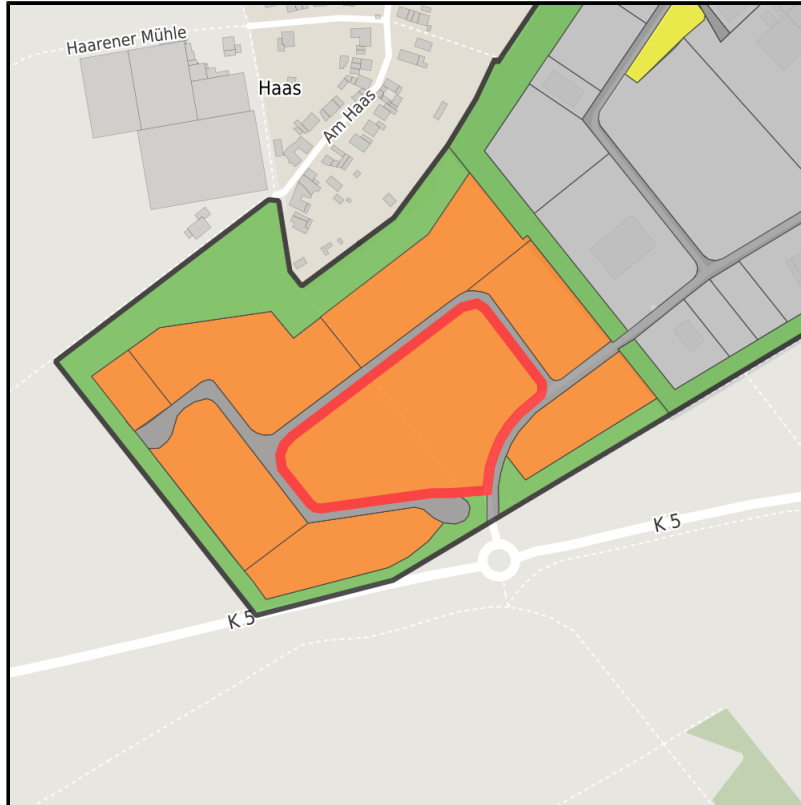

EXPOSÉ

Gewerbegebiet Haaren

Ort: Waldfeucht

Regional overview

Municipal overview

Detail view

Parcel

Area size	19,000 m ²
Availability	Available area within short term (< 2 years)
Divisible	No
24h operation	No

Gewerbegebiet Haaren**Ort: Waldfeucht**

www.germansite.de

Details on commercial zone

The mix makes the differenceIndustries in the Haaren industrial estate

Numerous companies are located in the approx. 146,000 m² Waldfeucht-Haaren industrial and commercial area, including a gas station, a construction company, an ice production company, a container service, a painting and decorating company, a bus company, a heating and plumbing company and a company for the production of windows, doors and conservatories.

Main industry sector	ice cream factory
Main companies	Rosen Eiskrem GmbH
Industrial tax multiplier	421.00 %
Price	from 40.00 € / m ²
Area type	GE

Links

<https://wfg-hs.blis-online.eu>

Transport infrastructure

Freeway	A2 (NL)	10 km
Airport	Düsseldorf	25 km
Port	Born (NL)	12 km
Rail freight	Geilenkirchen	17 km

Information about Waldfeucht

The Waldfeucht-Bocket commercial zone covers 145,000 m² and is home to many companies, including retail firms, a specialist model-making store, a construction and wrought ironwork business, a manufacturing company for PVC windows, doors, and roller blinds, a joinery, a roofing business, a construction company, a taxi dispatch center, a car dealership, a saddlery, a plastering and stucco business, an airbrush firm, and a distribution company for construction steel and building components. Recent additions were a beverage & drug store, a civil engineering company, and a waste disposal business.