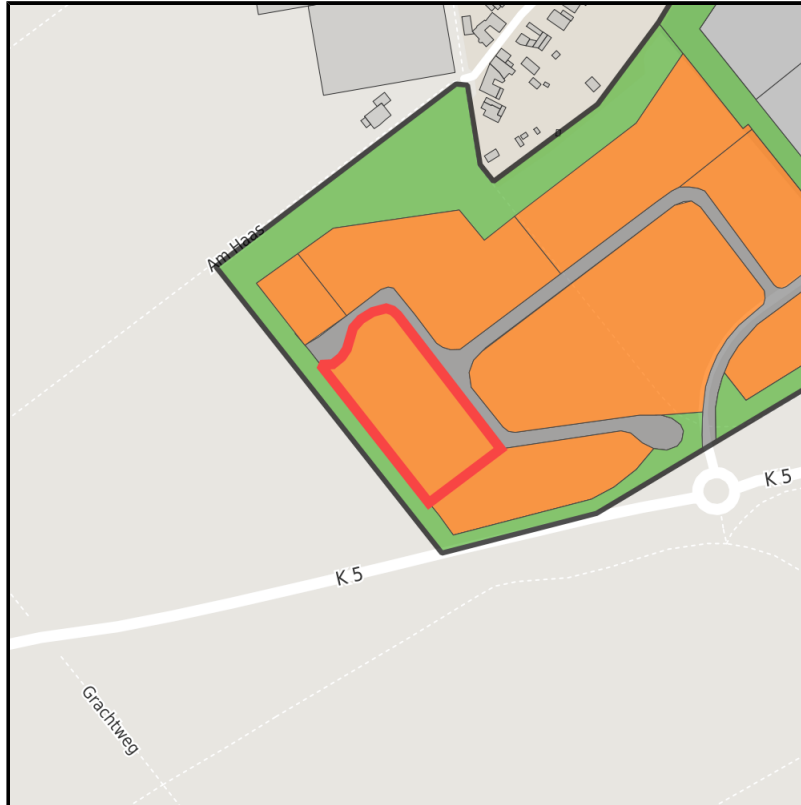

EXPOSÉ

Gewerbegebiet Haaren

Ort: Waldfeucht

Regional overview

Municipal overview

Detail view

Parcel

Area size	7,800 m ²
Availability	Available area within short term (< 2 years)
Divisible	No
24h operation	No

Gewerbegebiet Haaren**Ort: Waldfeucht**

www.germansite.de

Details on commercial zone

The mix makes the difference ...Industries in the Haaren industrial estate

Numerous companies are located in the approx. 146,000 m² Waldfeucht-Haaren industrial and commercial area, including a gas station, a construction company, an ice production company, a container service, a painting and decorating company, a bus company, a heating and plumbing company and a company for the production of windows, doors and conservatories.