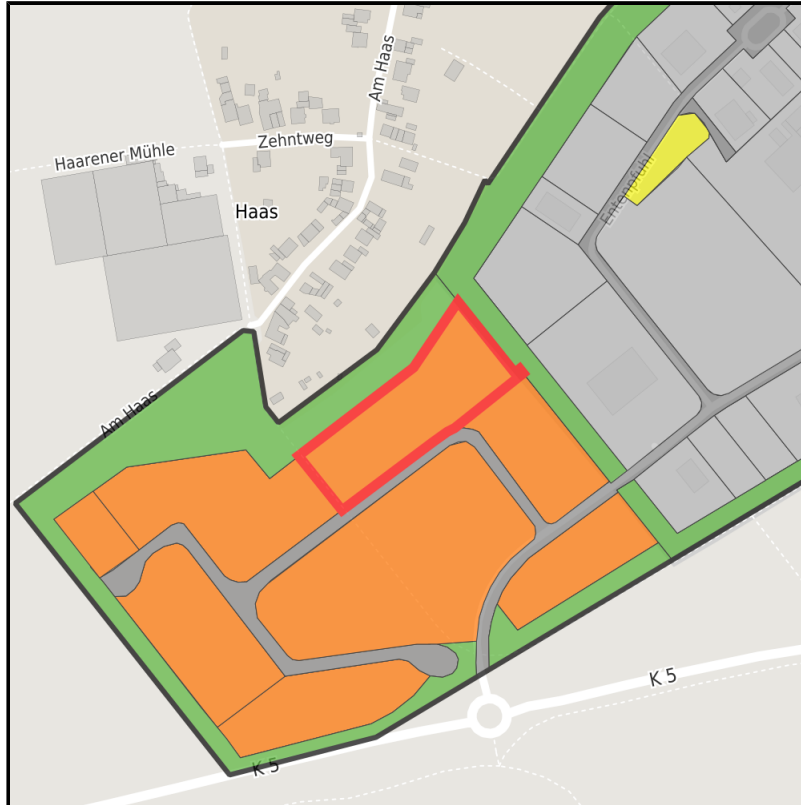

EXPOSÉ

Gewerbegebiet Haaren

Ort: Waldfeucht

Regional overview

Municipal overview

Detail view

Parcel

Area size	9,000 m ²
Availability	Available area within short term (< 2 years)
Divisible	No
24h operation	No

Gewerbegebiet Haaren**Ort: Waldfeucht**

www.germansite.de

Details on commercial zone

The mix makes the differenceIndustries in the Haaren industrial estate

Numerous companies are located in the approx. 146,000 m² Waldfeucht-Haaren industrial and commercial area, including a gas station, a construction company, an ice production company, a container service, a painting and decorating company, a bus company, a heating and plumbing company and a company for the production of windows, doors and conservatories.

Freeway	A2 (NL)	10 km
Airport	Düsseldorf	25 km
Port	Born (NL)	12 km
Rail freight	Geilenkirchen	17 km

Information about Waldfeucht

The Waldfeucht-Bocket commercial zone covers 145,000 m² and is home to many companies, including retail firms, a specialist model-making store, a construction and wrought ironwork business, a manufacturing company for PVC windows, doors, and roller blinds, a joinery, a roofing business, a construction company, a taxi dispatch center, a car dealership, a saddlery, a plastering and stucco business, an airbrush firm, and a distribution company for construction steel and building components. Recent additions were a beverage & drug store, a civil engineering company, and a waste disposal business.