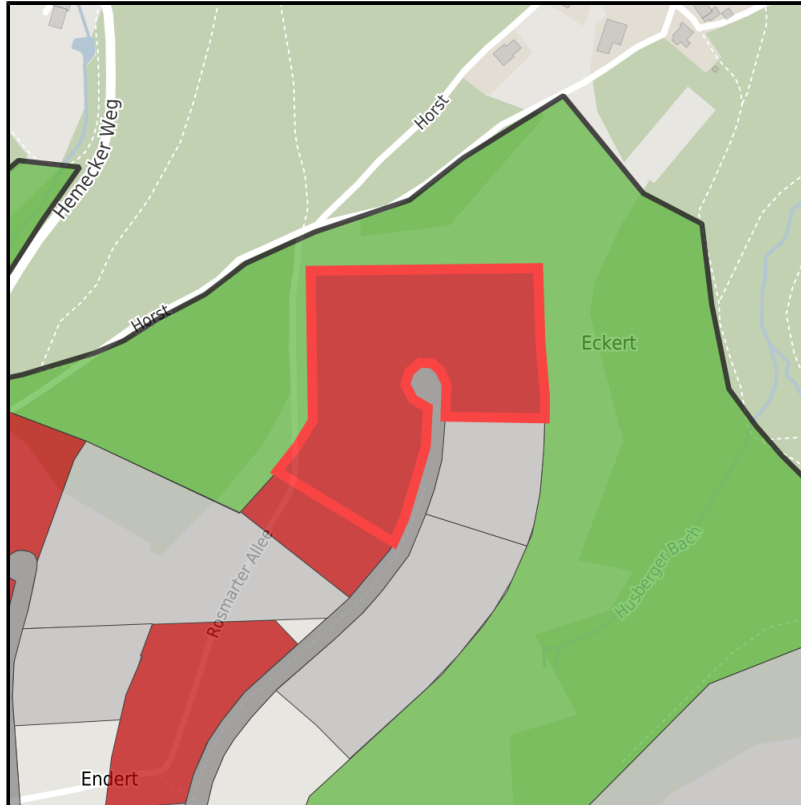

### Märkischer Gewerbepark Rosmart

Ort: Altena

[www.germansite.de](http://www.germansite.de)

Regional overview

Municipal overview

Detail view

### Details on commercial zone

Ideal location conditions for your company - Märkischer Gewerbepark Rosmart

The intermunicipal Märkische Gewerbepark Rosmart is located in the center of the Märkischer Kreis district in the city triangle of Altena, Lüdenscheid and Werdohl not far from the Lüdenscheid junction of the freeway A45. The business park offers space and potential for multi-layered settlement requirements in terms of property size and location quality. Current information on the availability of land is available at: [www.gewerbepark-rosmart.de](http://www.gewerbepark-rosmart.de)