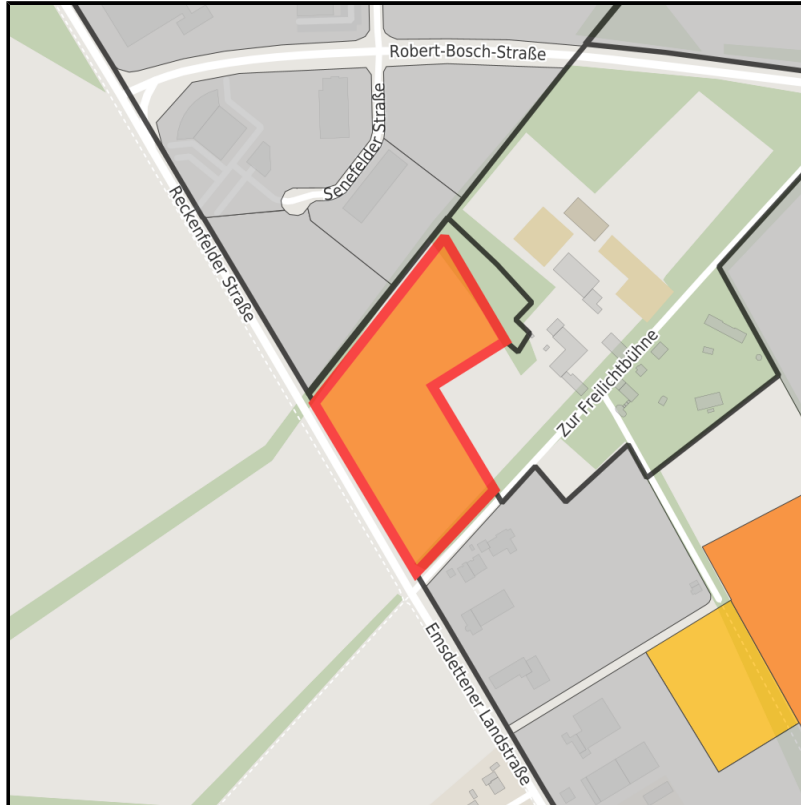

EXPOSÉ

Industriepark Greven - Reckenfeld

Ort: Greven

www.germansite.de

Regional overview

Municipal overview

Detail view

Parcel

Area size	25,000 m ²
Availability	Available area within short term (< 2 years)
Divisible	No
24h operation	No

EXPOSÉ

Industriepark Greven - Reckenfeld

Ort: Greven

Details on commercial zone

Industrial park Greven-Reckenfeld

For further information please visit the geoportal of GFW Greven mbH:

http://www.geonetz-greven.de/aimPort/Extern/2.6.4.4/Modul_Gis/main.aspx?OID=18&AID=GFV

Price 30.00 - 60.00 € / m²

Area type GE / GI

Links