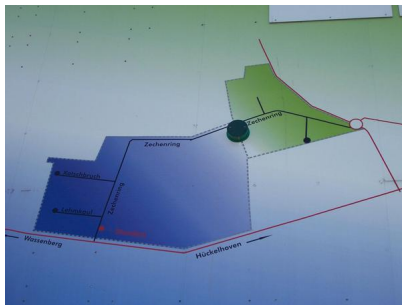

EXPOSÉ

Gewerbegebiet Süd

Ort: Wassenberg

Regional overview

Municipal overview

Detail view

Parcel

Area size	1,160 m ²
Availability	Available area within medium term (2-5 years)
Area designation	Commercial zone
Divisible	No
24h operation	No

EXPOSÉ

Gewerbegebiet Süd

Ort: Wassenberg

Details on commercial zone

Industrial tax multiplier	420.00 %
Area type	GE

Links

<https://wfg-hs.blis-online.eu>

Transport infrastructure

Freeway	A 46	2 km
Airport	Mönchengladbach	35 km
Airport	Düsseldorf	50 km
Port	Roermond	25 km
Port	Neuss	40 km

Information about Wassenberg

The town Wassenberg (20.000 people) is located in the western part of the Germany bordering the Netherlands in the town triangle Aachen, Roermond and Moenchengladbach. The river valley of the Rur and the wooded slopes of the Wassenberger Horstes arrange the appealing landscape of the city.