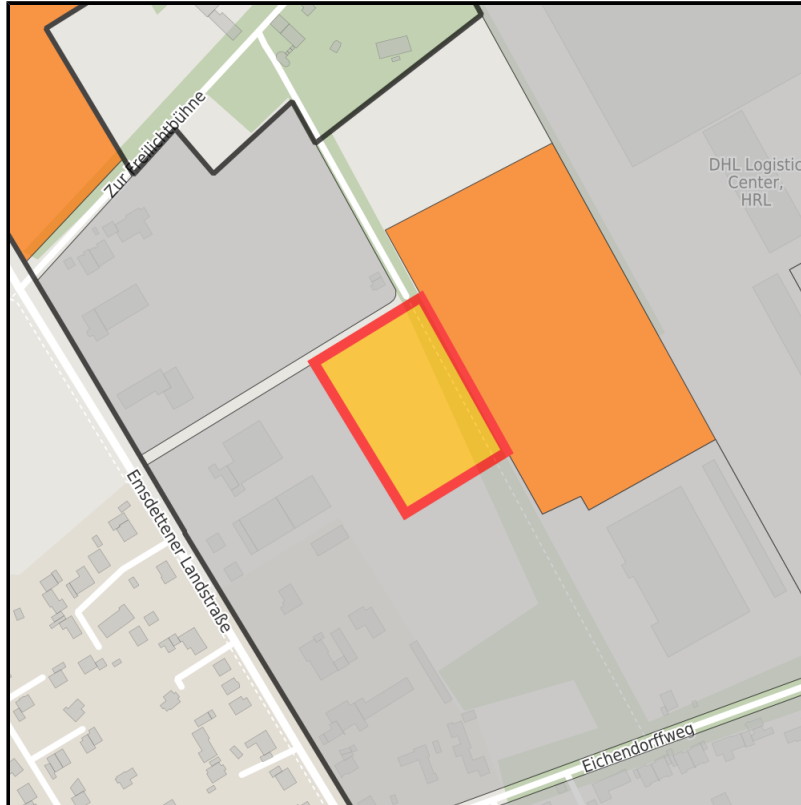

EXPOSÉ

Industriepark Greven - Reckenfeld

Ort: Greven

www.germansite.de

Regional overview

Municipal overview

Detail view

Parcel

Area size	10,694 m ²
Availability	Available area within medium term (2-5 years)
Area designation	Commercial zone
Divisible	No
24h operation	No

EXPOSÉ

Industriepark Greven - Reckenfeld

Ort: Greven

Details on commercial zone

Industrial park Greven-Reckenfeld

For further information please visit the geoportal of GFW Greven mbH:

http://www.geonetz-greven.de/aimPort/Extern/2.6.4.4/Modul_Gis/main.aspx?OID=18&AID=GFV

Price 30.00 - 60.00 € / m²