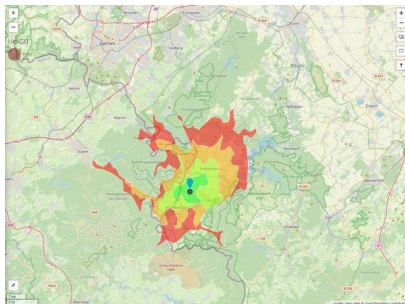

## Gewerbegebiet Imgenbroich - Erweiterung Nord-West

Ort: Monschau

[www.germansite.de](http://www.germansite.de)

Regional overview

Municipal overview

Detail view

### Parcel

Area size	26,970 m <sup>2</sup>
Availability	Available area within medium term (2-5 years)
Area designation	Commercial zone
Divisible	Yes
24h operation	No

**Gewerbegebiet Imgenbroich - Erweiterung Nord-West****Ort: Monschau**[www.germansite.de](http://www.germansite.de)**Details on commercial zone**

The new 14-hectare industrial estate is located in the Monschau district of Imgenbroich, which is increasingly developing into a shopping address in the Eifel. This strong business location can be easily reached via the B258/B399, the A44 (exit: Aachen-Lichtenbusch), A1 (exit: Euskirchen-Wisskirchen) and the Eupen/Belgium freeway junction.

Industrial tax multiplier	407.00 %
Area type	GE

**Links**<https://www.gistra.de>

Erreichbarkeit in 20 Minuten: 35.000  
Einwohner

**Transport infrastructure**

Freeway	A3	23.8 km
Airport	Liege	67 km
Airport	Maastricht-Aachen	74.1 km
Port	Liège (B)	54.4 km
Port	Binnenhavenweg Stein (NL)	69.8 km