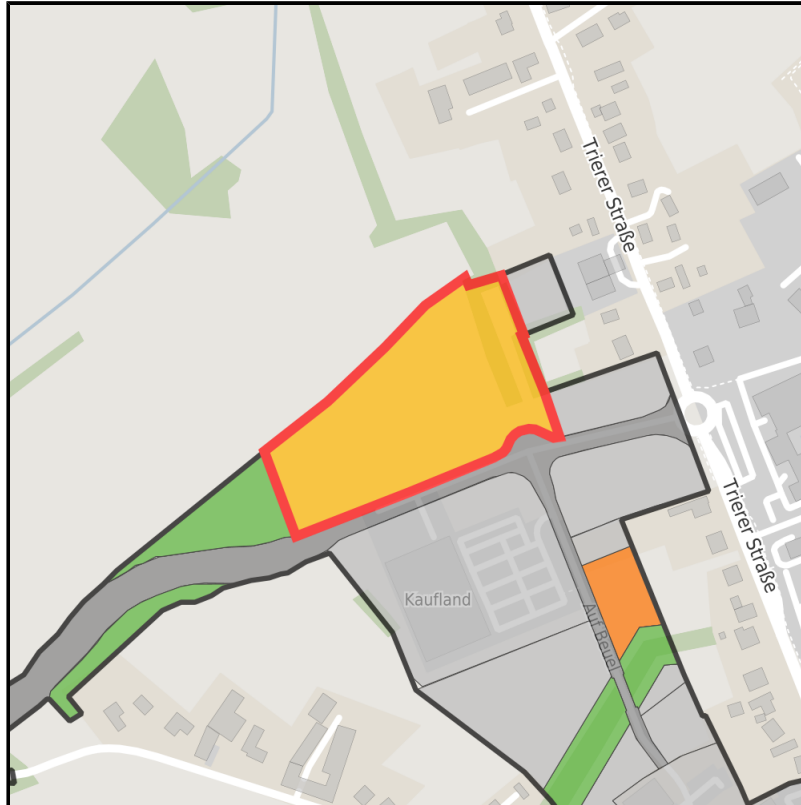

## Gewerbegebiet Imgenbroich - Erweiterung Nord-West

Ort: Monschau

[www.germansite.de](http://www.germansite.de)

Regional overview

Municipal overview

Detail view

### Parcel

Area size	26,970 m <sup>2</sup>
Availability	Available area within medium term (2-5 years)
Area designation	Commercial zone
Divisible	Yes
24h operation	No

**Gewerbegebiet Imgenbroich - Erweiterung Nord-West****Ort: Monschau**[www.germansite.de](http://www.germansite.de)**Details on commercial zone**

The new 14-hectare industrial estate is located in the Monschau district of Imgenbroich, which is increasingly developing into a shopping address in the Eifel. This strong business location can be easily reached via the B258/B399, the A44 (exit: Aachen-Lichtenbusch), A1 (exit: Euskirchen-Wisskirchen) and the Eupen/Belgium freeway junction.

Industrial tax multiplier	407.00 %
Area type	GE

**Links**<https://www.gistra.de>

Erreichbarkeit in 20 Minuten: 35.000  
Einwohner

**Transport infrastructure**

Freeway	A3	23.8 km
Airport	Liege	67 km
Airport	Maastricht-Aachen	74.1 km
Port	Liège (B)	54.4 km
Port	Binnenhavenweg Stein (NL)	69.8 km