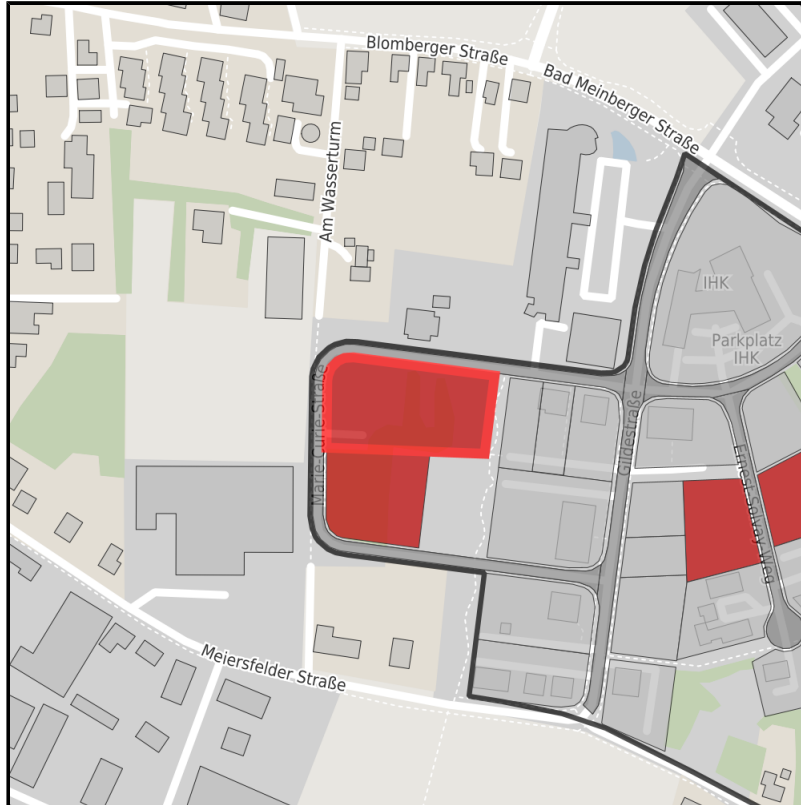

Gewerbegebiet GILDE-Park Mitte

Ort: Detmold

www.germansite.de

Regional overview

Municipal overview

Detail view

Parcel

Area size	5,500 m ²
Price	60.00 €/m ²
Availability	Immediately available area
Divisible	Yes
24h operation	No

Gewerbegebiet GILDE-Park Mitte**Ort: Detmold**www.germansite.de**Details on commercial zone**

Industry mix, focus, resident businesses: IT companies, creative service providers, innovative production companies
Special features: The sites are located near the GILDE Center, a crystallization point for innovative companies.

Area type

GE

Links<http://www.geodok.de/gewerbeflaechenatlas-owl/param.jsp?x=3494359.2025370807&y=575521>**Transport infrastructure**

Freeway	A2	26 km
Freeway	A33	32 km
Airport	Paderborn	50 km
Port	Minden	60 km
Rail freight	Bielefeld	34 km
Rail freight	Gütersloh	46 km