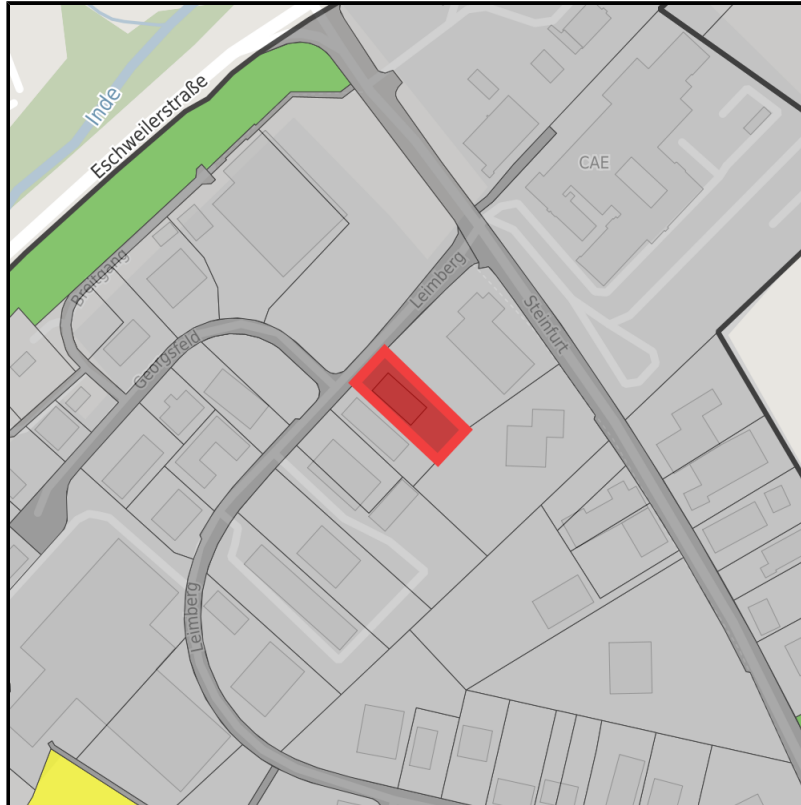

EXPOSÉ

Gewerbegebiet Steinfurt

Ort: Stolberg (Rhd.)

Regional overview

Municipal overview

Detail view

Parcel

Area size	1,755 m ²
Availability	Immediately available area
Area designation	Commercial zone
Divisible	No
24h operation	No

EXPOSÉ

Gewerbegebiet Steinfurt

Ort: Stolberg (Rhld.)

Details on commercial zone

Main companies	CAE, West Pharma, Praktiker, Schmetz Nadel, Rodo-Ketten, Medos
Industrial tax multiplier	495.00 %
Price	30.00 € / m ²
Area type	GE