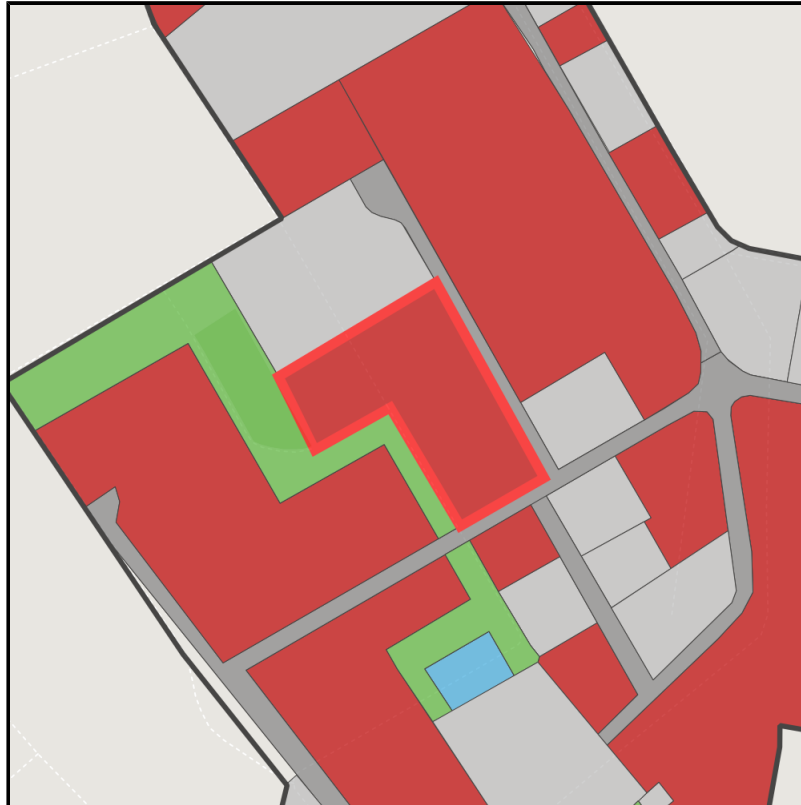

EXPOSÉ

Brainergy-Park

Ort: Jülich

Regional overview

Municipal overview

Detail view

Parcel

Area size	17,735 m ²
Availability	Immediately available area
Area designation	Commercial zone
Divisible	No
24h operation	No

EXPOSÉ

Brainergy-Park

Ort: Jülich

Details on commercial zone

Industrial tax multiplier

513.00 %

Area type

GE