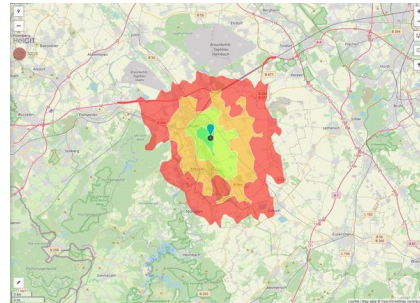

EXPOSÉ

Brainergy-Park

Ort: Jülich

Regional overview

Municipal overview

Detail view

Parcel

Area size	17,735 m ²
Availability	Immediately available area
Area designation	Commercial zone
Divisible	No
24h operation	No

EXPOSÉ

Brainergy-Park

Ort: Jülich

Details on commercial zone

Industrial tax multiplier

513.00 %

Area type

GE

Links

<https://www.gistra.de>

BPJ-Flug in die Zukunft

Erreichbarkeit in 20 Minuten: 176.000 Einwohner

Transport infrastructure

Freeway	A44	3.8 km
Freeway	A4	14.9 km
Airport	Flughafen Düsseldorf	64.6 km
Airport	Flughafen Aachen Maastricht	64.8 km