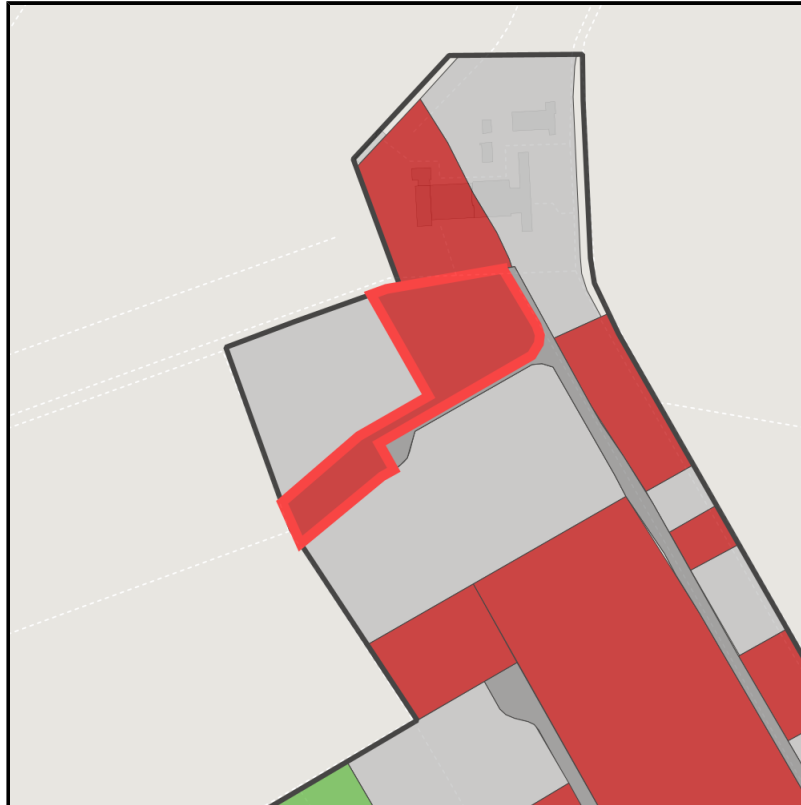

## Brainergy-Park

Ort: Jülich

Regional overview

Municipal overview

Detail view

### Parcel

Area size	12,940 m <sup>2</sup>
Availability	Immediately available area
Area designation	Commercial zone
Divisible	No
24h operation	No