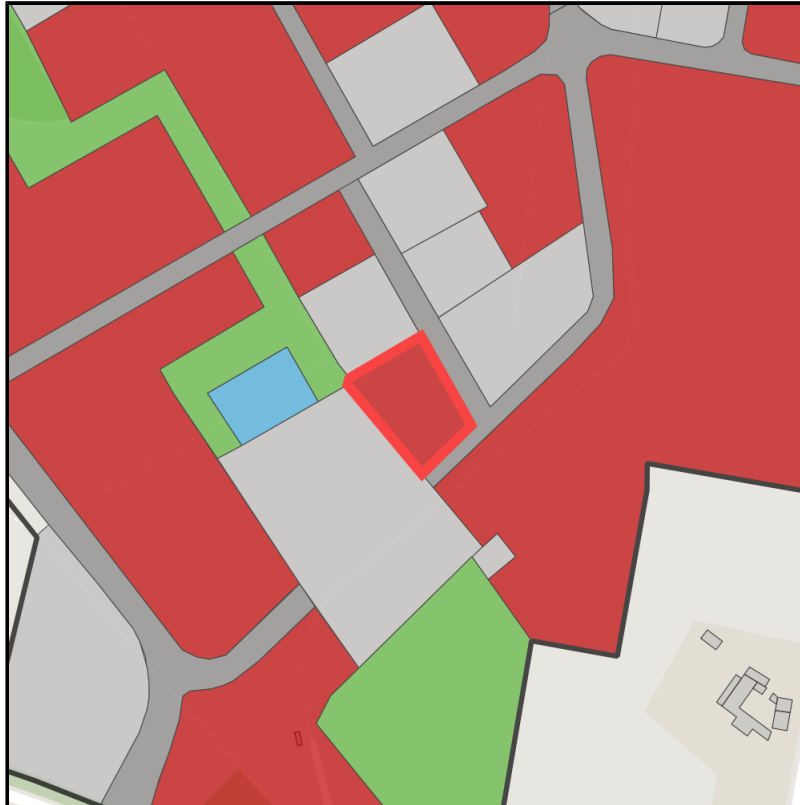

### Brainergy-Park

Ort: Jülich

Regional overview

Municipal overview

Detail view

### Parcel

Area size	3,450 m <sup>2</sup>
Availability	Immediately available area
Area designation	Commercial zone
Divisible	No
24h operation	No