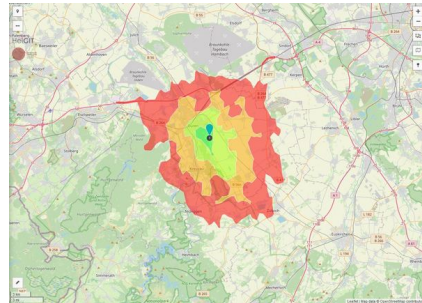

EXPOSÉ

Brainergy-Park

Ort: Jülich

Regional overview

Municipal overview

Detail view

Parcel

Area size	58,000 m ²
Availability	Immediately available area
Area designation	Commercial zone
Divisible	No
24h operation	No

EXPOSÉ

Brainergy-Park

Ort: Jülich

Details on commercial zone

Industrial tax multiplier

513.00 %

Area type

GE

Links

<https://www.gistra.de>

BPJ-Flug in die Zukunft

Erreichbarkeit in 20 Minuten: 176.000 Einwohner

Transport infrastructure

Freeway	A44	3.8 km
Freeway	A4	14.9 km
Airport	Flughafen Düsseldorf	64.6 km
Airport	Flughafen Aachen Maastricht	64.8 km