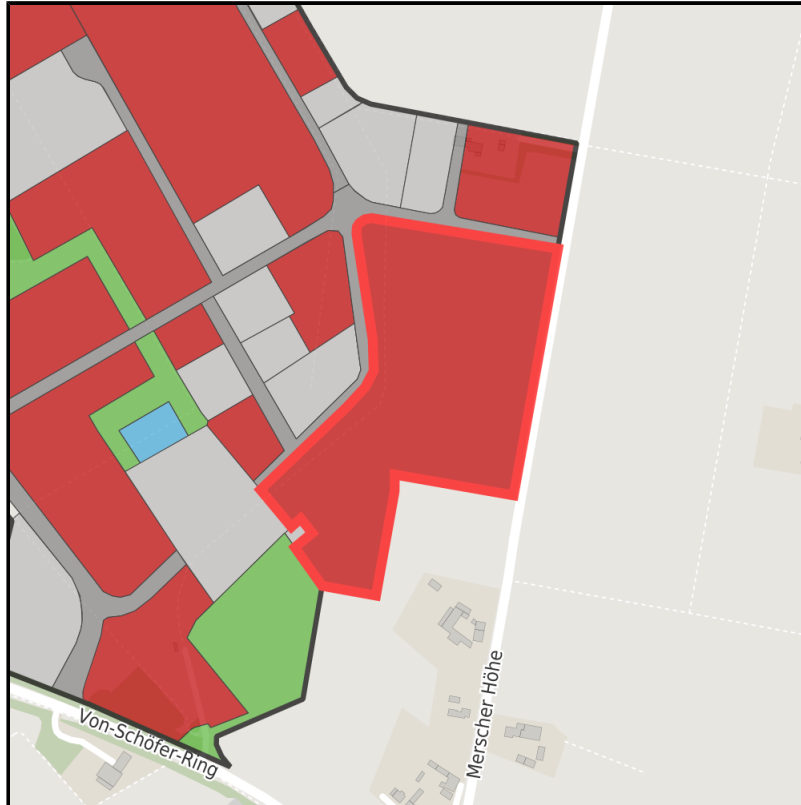

EXPOSÉ

Brainergy-Park

Ort: Jülich

Regional overview

Municipal overview

Detail view

Parcel

Area size	58,000 m ²
Availability	Immediately available area
Area designation	Commercial zone
Divisible	No
24h operation	No

EXPOSÉ

Brainergy-Park

Ort: Jülich

Details on commercial zone

Industrial tax multiplier

513.00 %

Area type

GE

Links

<https://www.gistra.de>

BPJ-Flug in die Zukunft

Erreichbarkeit in 20 Minuten: 176.000 Einwohner

Transport infrastructure

Freeway	A44	3.8 km
Freeway	A4	14.9 km
Airport	Flughafen Düsseldorf	64.6 km
Airport	Flughafen Aachen Maastricht	64.8 km

EXPOSÉ

Brainergy-Park

Ort: Jülich

Information about Jülich

Jülich is a town with a unique research and development potential that can be found at only a few locations around the world:

The Jülich Research Centre with 4,300 employees is the biggest German research institution .