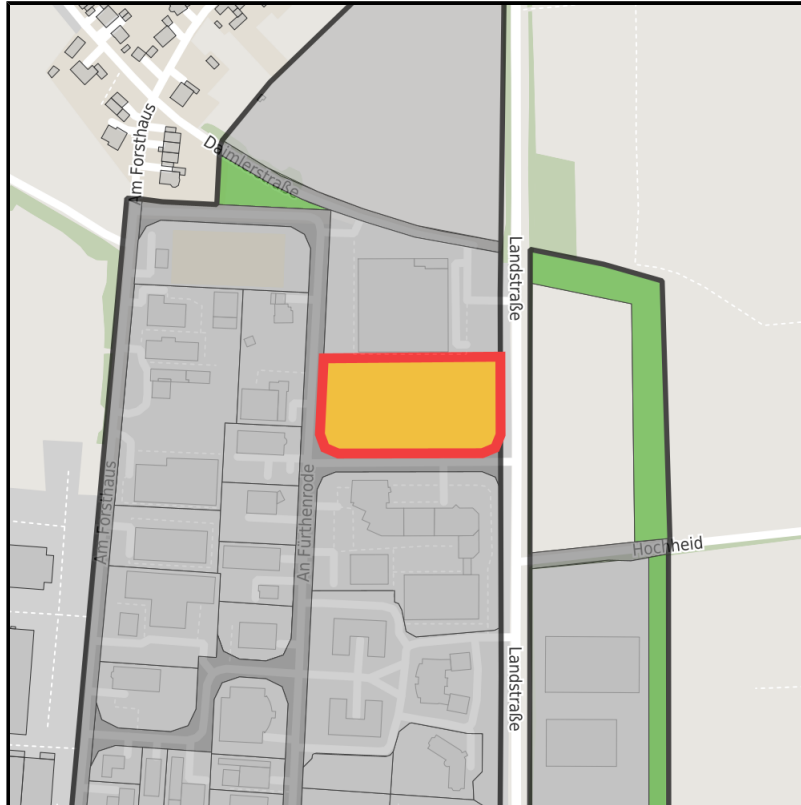

Gewerbegebiet Fürthenrode

Ort: Geilenkirchen

www.germansite.de

Regional overview

Municipal overview

Detail view

**Parcel**

Area size	7,750 m <sup>2</sup>
Availability	Available area within medium term (2-5 years)
Area designation	Commercial zone
Divisible	No
24h operation	No

### Details on commercial zone

Fürthenrode commercial zone

The Fürthenrode commercial zone located 2.5 km to the north-east of the town center is fully developed. A few remaining spaces are still available. The commercial zone has a broad sector mix. The following sectors are to be found here: building installation, catering equipment, business concerns, software development and car dealership. The Fürthenrode commercial is the location of the Euro-Service-Center (ESC) for start-ups in Geilenkirchen which houses numerous innovative companies.