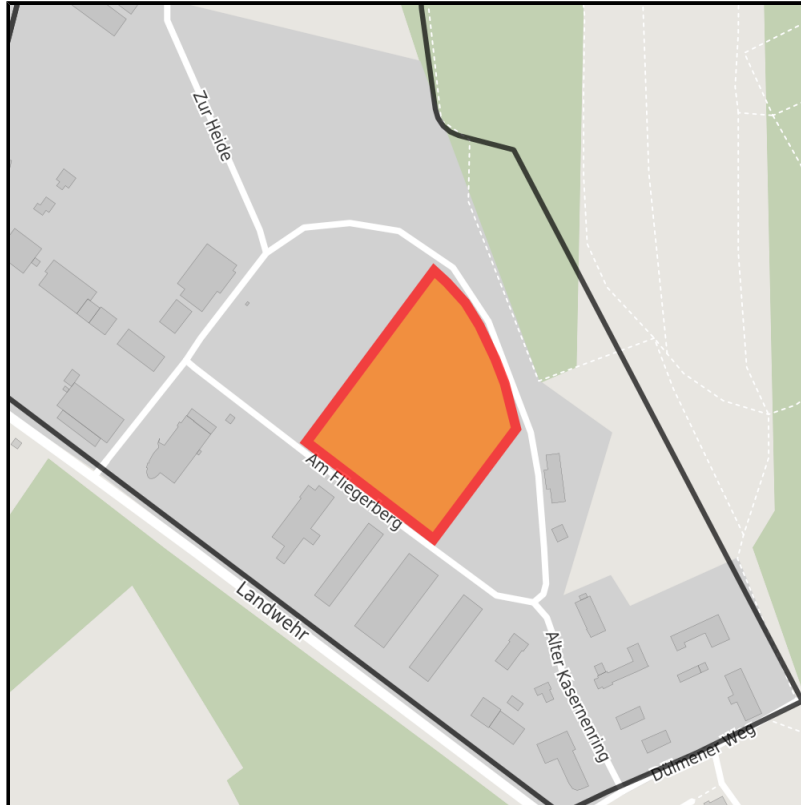

### Gewerbepark Hendrik-De-Wynen

Ort: Borken

Regional overview

Municipal overview

Detail view

### Parcel

Area size	18,290 m <sup>2</sup>
Availability	Available area within short term (< 2 years)
Area designation	Commercial zone
Divisible	No
24h operation	No