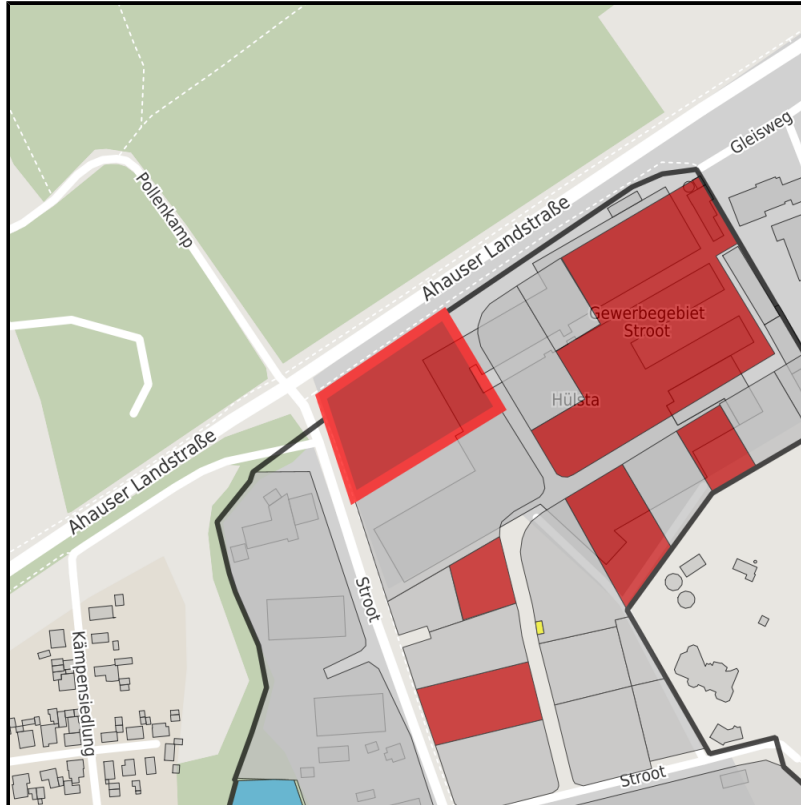

EXPOSÉ

Stroot

Ort: Heek

Regional overview

Municipal overview

Detail view

Parcel

Area size	7,800 m ²
Availability	Immediately available area
Area designation	Commercial zone
Divisible	No
24h operation	No

Details on commercial zone

Industrial tax multiplier	417.00 %
Area type	GE

Links

<https://muensterland.blis-online.eu>

EXPOSÉ

Stroot

Ort: Heek

Transport infrastructure