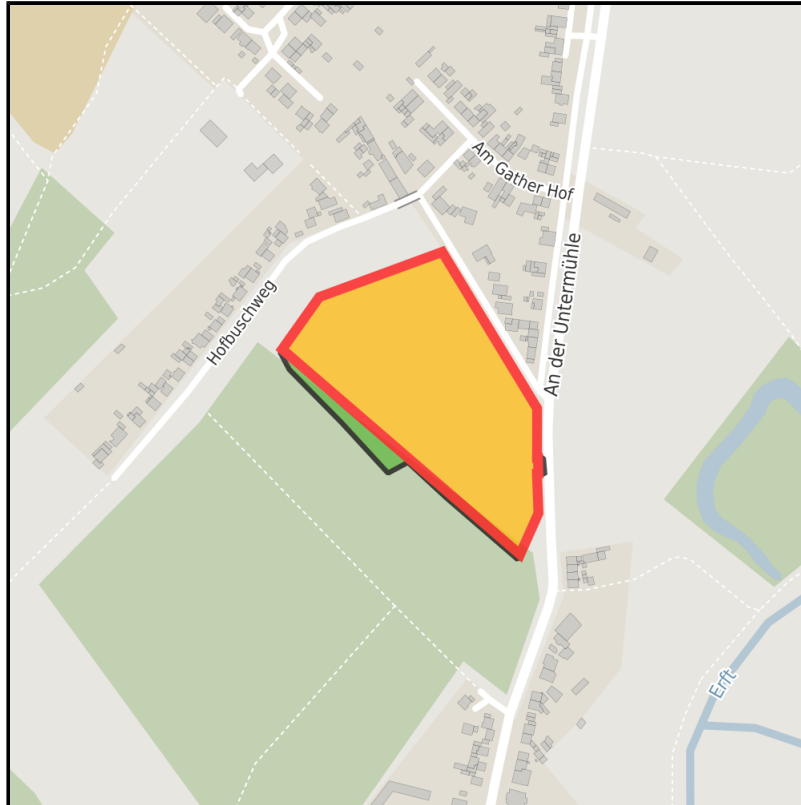

EXPOSÉ

Lange Walker / An den Eichen

Ort: Grevenbroich

Regional overview

Municipal overview

Detail view

Parcel

Area size	28,405 m ²
Availability	Available area within medium term (2-5 years)
Area designation	Commercial zone
Divisible	No
24h operation	No

Details on commercial zone

Area type	GE
-----------	----

Links

<https://niederrhein.blis-online.eu>

EXPOSÉ

Lange Walker / An den Eichen

Ort: Grevenbroich

Transport infrastructure