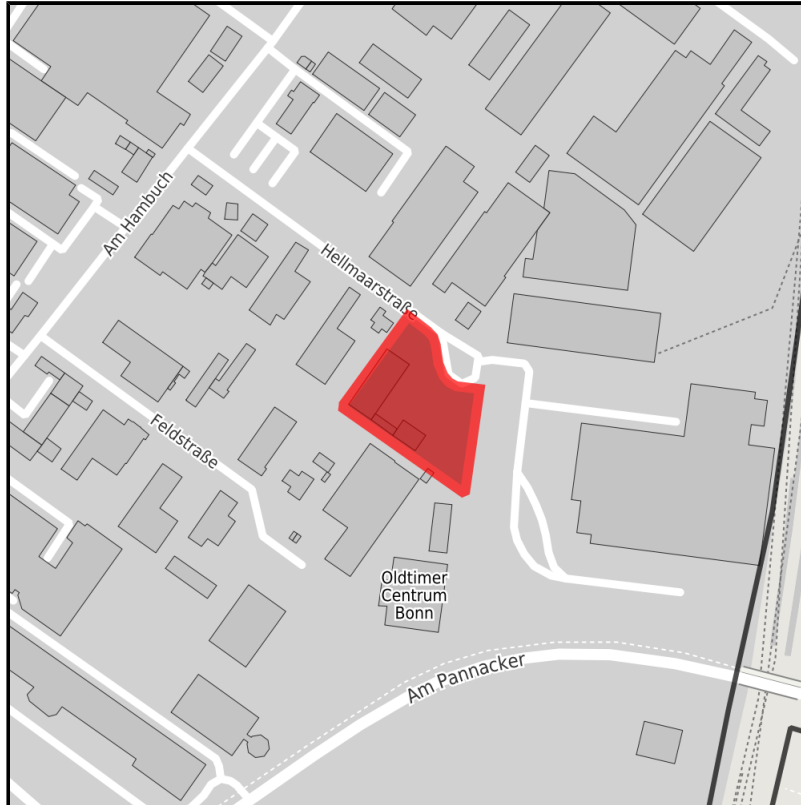

EXPOSÉ

Industriepark Kottenforst

Ort: Meckenheim

Regional overview

Municipal overview

Detail view

Parcel

Area size	5,400 m ²
Availability	Immediately available area
Divisible	No
24h operation	Yes

Details on commercial zone

Main companies	Fleischhof Rasting/ EDEKA Rhein-Ruhr, TeeGschwendner, Metallgießerei Schmitt, Dressler group, Rungis express,
Industrial tax multiplier	490.00 %
Area type	GE / GI