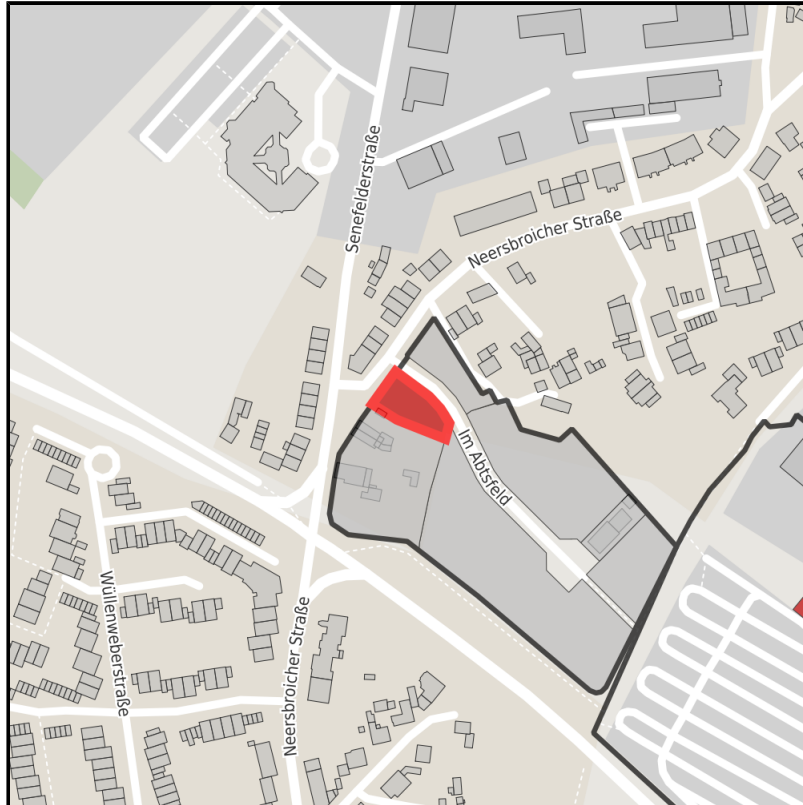

EXPOSÉ

MI Neersbroicher Straße

Ort: Mönchengladbach

Regional overview

Municipal overview

Detail view

Parcel

Area size	822 m ²
Availability	Immediately available area
Area designation	Mixed use area
Divisible	No
24h operation	No

Details on commercial zone

Area type	MI
-----------	----

Links

<https://niederrhein.blis-online.eu>

EXPOSÉ

MI Neersbroicher Straße

Ort: Mönchengladbach

Transport infrastructure