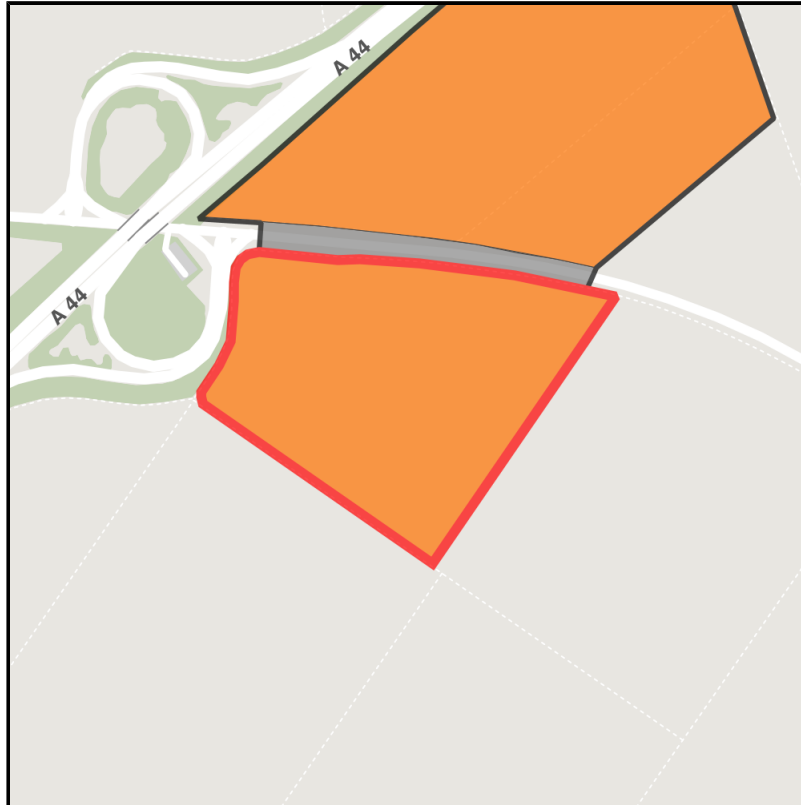

EXPOSÉ

Gewerbegebiet an der A44

Ort: Titz

Regional overview

Municipal overview

Detail view

Parcel

Area size	93,820 m ²
Availability	Available area within short term (< 2 years)
Divisible	Yes
24h operation	No

EXPOSÉ

Gewerbegebiet an der A44

Ort: Titz

Details on commercial zone

Industrial tax multiplier

480.00 %

Area type

GE

Ort: Titz

Information about Titz

Titz is located midst of transport and economic areas

Köln-Venlo-Düsseldorf-Mönchengladbach-Aachen. Due to its excellent location Titz is a favorable location for business development.

Motorways Aachen-Düsseldorf (A44) and Venlo-Köln(A61) with junction Titz and Jackerath create a perfect traffic connection. Titz has direct access to northwest European industry. Both motorways can be accessed by cross-down link. The industrial zone Titz - Ameln comprises an area of ca. 35 ha which can be divided into bigger and smaller divisions.