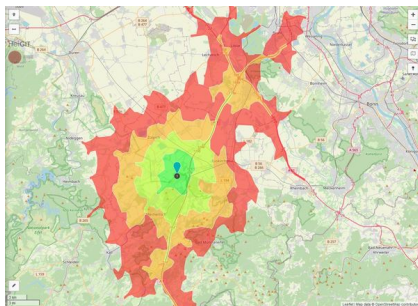

Gewerbegebiet "Am Gartzemer Weg"

Ort: Mechernich

www.germansite.de

Regional overview

Municipal overview

Detail view

Parcel

Area size	4,980 m ²
Price	55.00 €/m ²
Availability	Available area within short term (< 2 years)
Area designation	Commercial zone
Divisible	Yes
24h operation	Yes

EXPOSÉ

Gewerbegebiet "Am Gartzemer Weg"

Ort: Mechernich

Details on commercial zone

Area type

GE / GI

Links

<https://www.gistra.de>

Erreichbarkeit in 20 Minuten: 233.000
Einwohner

Transport infrastructure

Freeway	A 1	2 km
Freeway	A 4	17.3 km
Airport	Köln-Bonn	65.7 km
Airport	Maastricht-Aachen	76.7 km
Port	Am Godorfer Köln	47.7 km
Port	Binnenhavenweg Stein (NL)	76 km

EXPOSÉ

Gewerbegebiet "Am Gartzemer Weg"

Ort: Mechernich

Information about Mechernich

Because of its central position and a favorable traffic connection, Mechernich serves as a node for various industries and service companies. The Eifel region with its beautiful countryside is undoubtedly an area of high recreational value - Mechernich in particular offers a great deal in terms of leisure and culture.