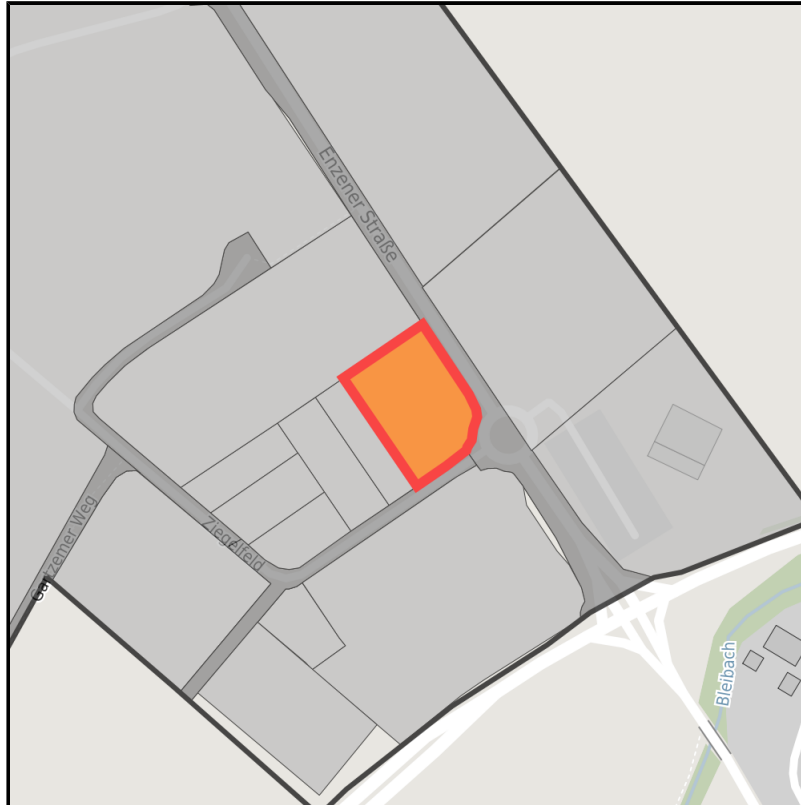

Gewerbegebiet "Am Gartzemer Weg"

Ort: Mechernich

www.germansite.de

Regional overview

Municipal overview

Detail view

Parcel

Area size	4,980 m ²
Price	55.00 €/m ²
Availability	Available area within short term (< 2 years)
Area designation	Commercial zone
Divisible	Yes
24h operation	Yes

EXPOSÉ

Gewerbegebiet "Am Gartzemer Weg"

Ort: Mechernich

Details on commercial zone

Area type

GE / GI

Links

<https://www.gistra.de>

Erreichbarkeit in 20 Minuten: 233.000
Einwohner

Transport infrastructure

Freeway	A 1	2 km
Freeway	A 4	17.3 km
Airport	Köln-Bonn	65.7 km
Airport	Maastricht-Aachen	76.7 km
Port	Am Godorfer Köln	47.7 km
Port	Binnenhavenweg Stein (NL)	76 km

EXPOSÉ

Gewerbegebiet "Am Gartzemer Weg"

Ort: Mechernich

Information about Mechernich

Because of its central position and a favorable traffic connection, Mechernich serves as a node for various industries and service companies. The Eifel region with its beautiful countryside is undoubtedly an area of high recreational value - Mechernich in particular offers a great deal in terms of leisure and culture.