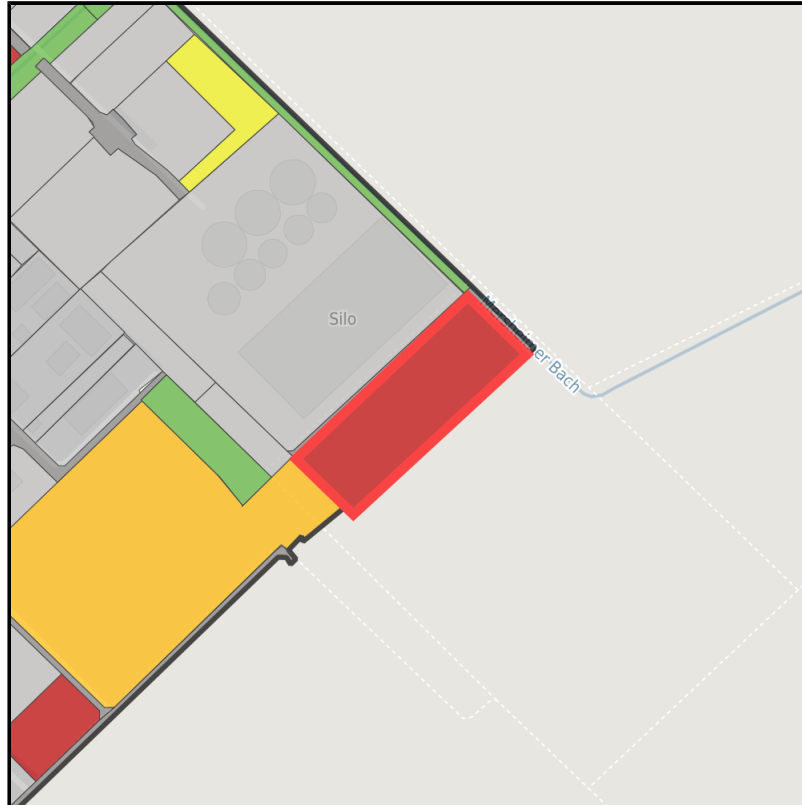

EXPOSÉ

Gewerbegebiet Vettweiß

Ort: Vettweiß

Regional overview

Municipal overview

Detail view

Parcel

Area size	10,397 m ²
Price	30.00 €/m ²
Availability	Immediately available area
Area designation	Commercial zone
Divisible	Yes
24h operation	No

EXPOSÉ

Gewerbegebiet Vettweiß

Ort: Vettweiß

Details on commercial zone

Vettweiß - The ABC for your success

The Vettweiss commercial zone is well located in the Aachen - Bonn - Cologne (ABC) city triangle. Situated on the outskirts of Vettweiss, the Vettweiss commercial zone provides your employees with numerous utilities which can be reached easily on foot. Favorable space prices as well as a legally binding development plan will guarantee that your business has an optimum start in Vettweiss.

Information about Vettweiß

The town of Vettweiß is situated in the southeast of the district of Düren and shares borders with the districts of Euskirchen and Erftkreis, in the southwest and the west with the towns of Nideggen and Kreuzau, in the north with Nörvenich.