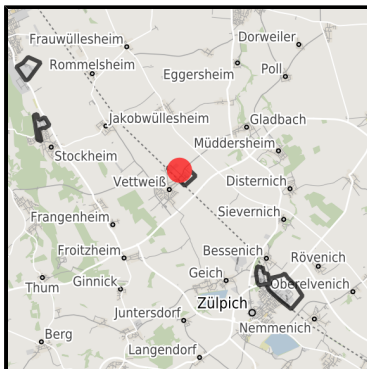

### Gewerbegebiet Vettweiß

Ort: Vettweiß

Regional overview

Municipal overview

Detail view

## Details on commercial zone

Vettweiß - The ABC for your success

The Vettweiss commercial zone is well located in the Aachen - Bonn - Cologne (ABC) city triangle. Situated on the outskirts of Vettweiss, the Vettweiss commercial zone provides your employees with numerous utilities which can be reached easily on foot. Favorable space prices as well as a legally binding development plan will guarantee that your business has an optimum start in Vettweiss.

Freeway	A4	15 km
Freeway	A1	15.9 km
Airport	Köln-Bonn	60.6 km
Airport	Maastrich-Aachen	81.7 km
Port	Am Godorf Köln	39.6 km
Port	Binnenhavenweg Stein (NL)	81.1 km

**Information about Vettweiß**

The town of Vettweiß is situated in the southeast of the district of Düren and shares borders with the districts of Euskirchen and Erftkreis, in the southwest and the west with the towns of Nideggen and Kreuzau, in the north with Nörvenich.