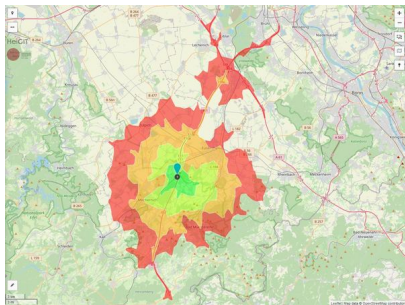

EXPOSÉ

Gewerbegebiet Satzvey

Ort: Mechernich

Regional overview

Municipal overview

Detail view

Parcel

Area size	6,486 m ²
Availability	Available area within short term (< 2 years)
Area designation	Commercial zone
Divisible	Yes
24h operation	No

EXPOSÉ

Gewerbegebiet Satzvey

Ort: Mechernich

Details on commercial zone

Main companies	Eifeler Naturstein GmbH
Industrial tax multiplier	423.00 %
Price	20.00 - 40.00 € / m ²
Area type	GE

Links

<https://www.gistra.de>

Erreichbarkeit in 20 Minuten: 129.000

Transport infrastructure

Freeway	A1	4.4 km
Airport	Köln-Bonn	56.4 km
Airport	Maastricht-Aachen	118 km
Port	Am Godorfer Köln	39.4 km
Port	Niehl Köln	62.9 km

EXPOSÉ

Gewerbegebiet Satzvey

Ort: Mechernich

Information about Mechernich

Because of its central position and a favorable traffic connection, Mechernich serves as a node for various industries and service companies. The Eifel region with its beautiful countryside is undoubtedly an area of high recreational value - Mechernich in particular offers a great deal in terms of leisure and culture.